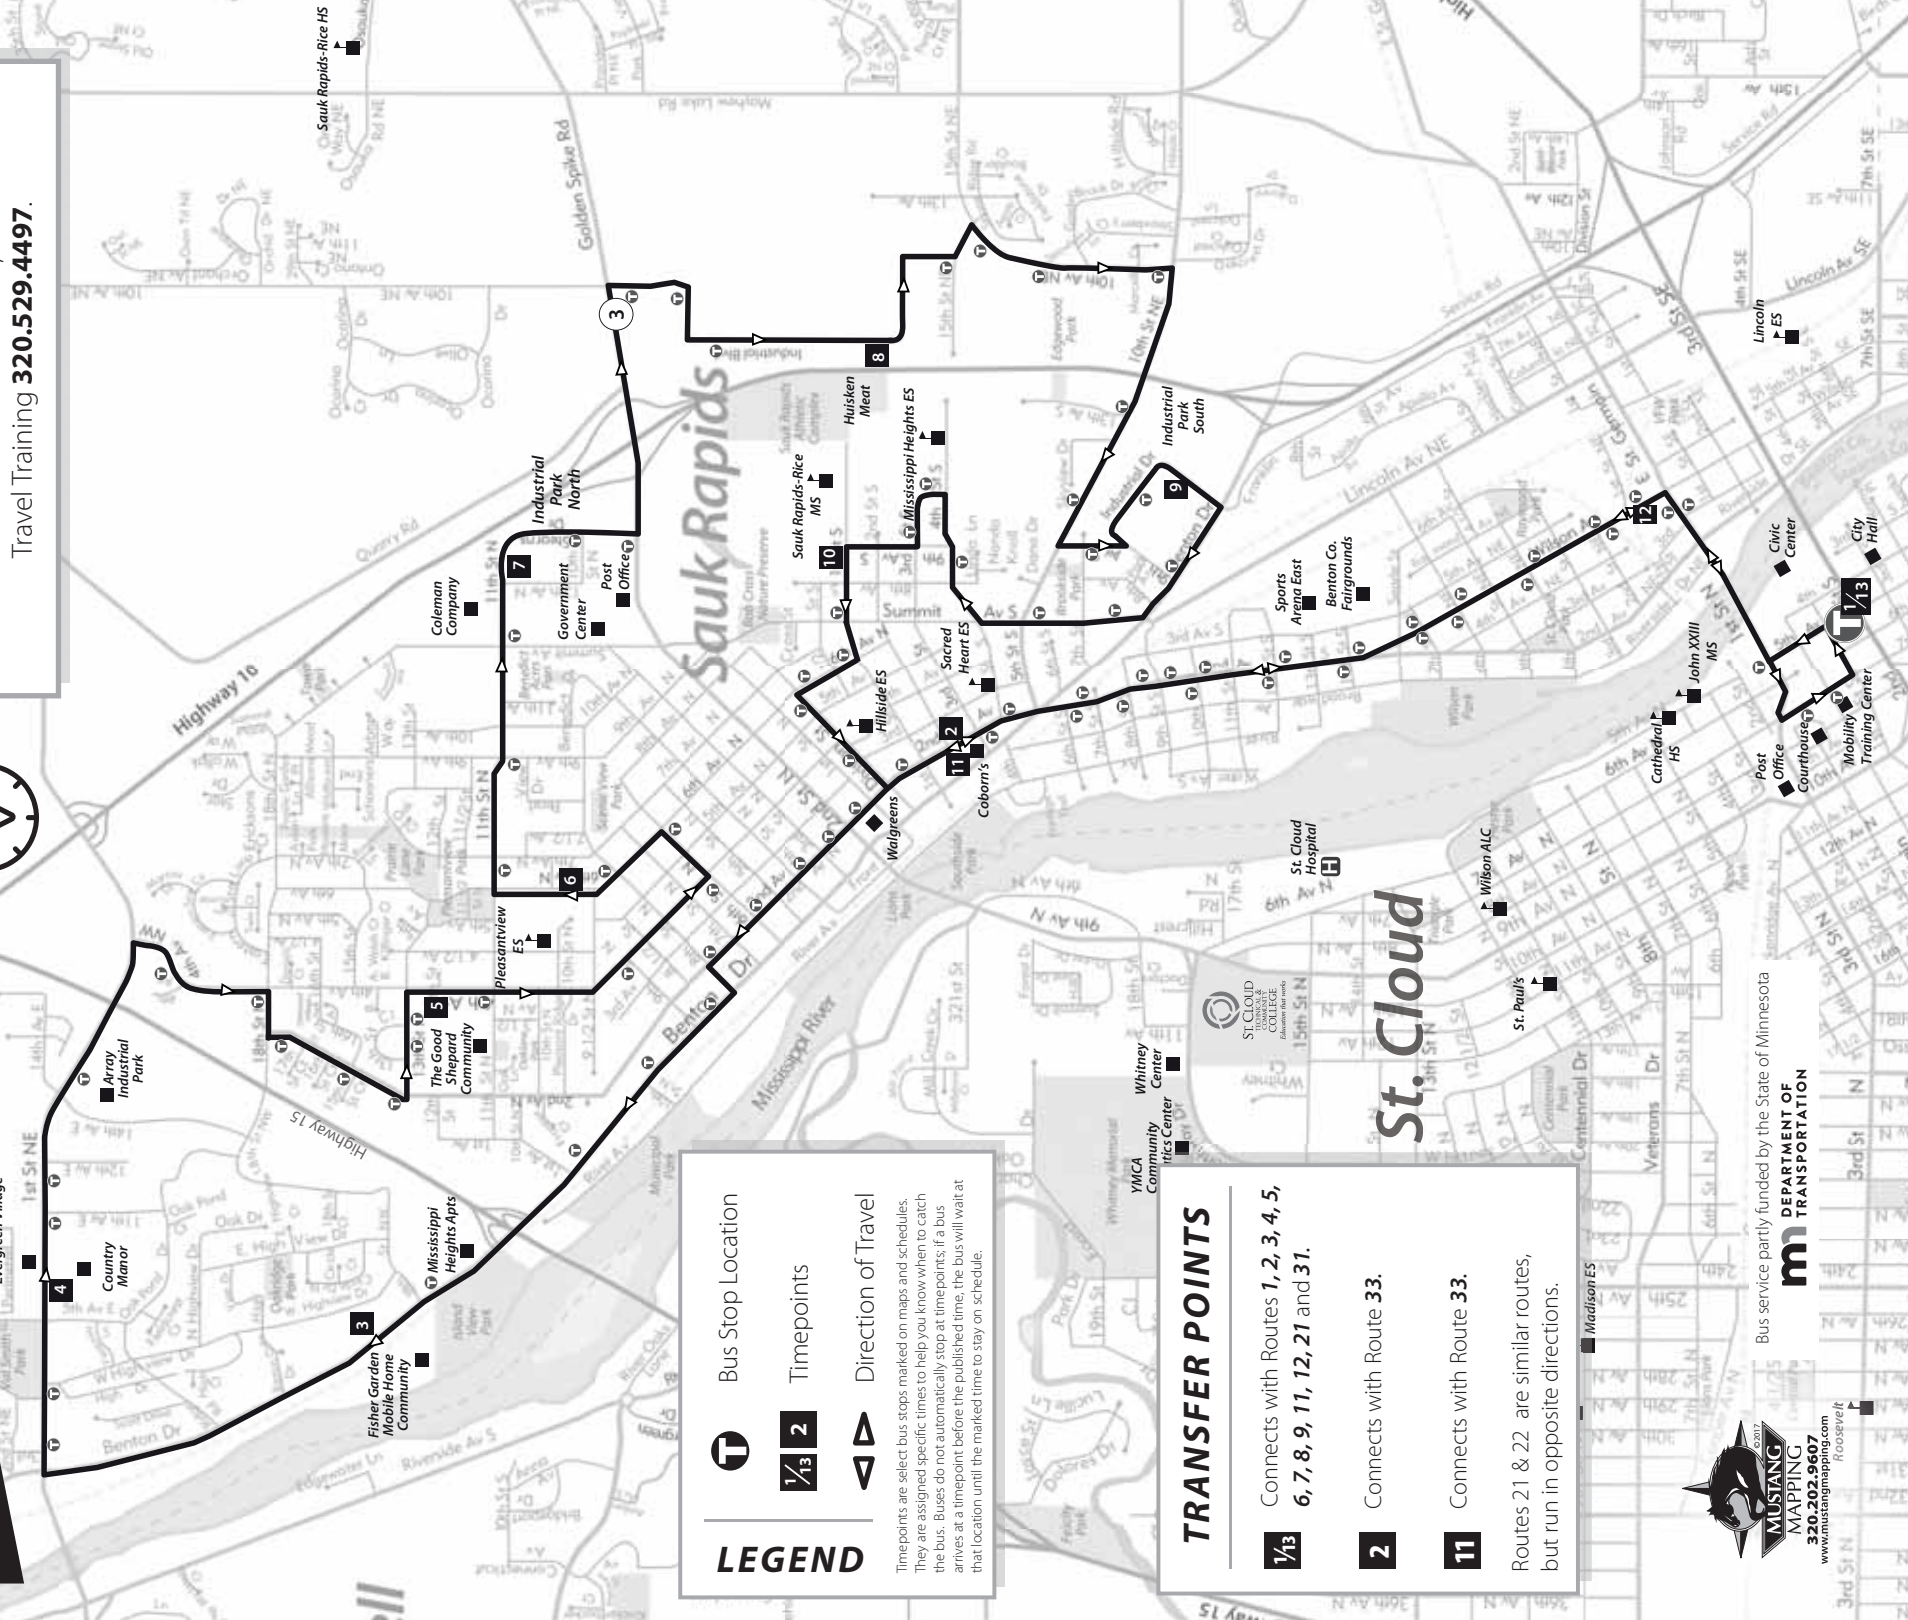

Numbers indicate Timepoints and correspond with times and stops on the included Map. If your stop is between timepoints, use the time given for the timepoint before your stop to avoid missing the bus.

---- Indicates no service *Indicates first morning departure begins at 6:00 am at Walgreens.

Route 21 does not run on weekends. Use **Route 22** for weekend service.

21/22

7 DAYS A WEEK
Serves

- Transit Center/Downtown St. Cloud
- Coborn's Superstore
- Saug Rapids-Rice Middle School
- Mississippi Heights School
- Ind. Park So./Caseworks
- Ind. Park E./Huisken Meats
- SRR High School
- Ind. Park No./Coleman Company
- Saug Rapids Gov't Center
- Pleasantview School
- Good Shepherd Community
- Country Manor

LEGEND

- Bus Stop Location
- Timepoints
- Direction of Travel

Timepoints are select bus stops marked on maps and schedules. They are assigned specific times to help you know when to catch the bus. Buses do not automatically stop at timepoints; if a bus arrives at a timepoint before the published time, the bus will wait at that location until the marked time to stay on schedule.

TRANSFER POINTS

- Connects with Routes 1, 2, 3, 4, 5, 6, 7, 8, 9, 11, 12, 21 and 31.
- Connects with Route 33.
- Connects with Route 33.

Routes 21 & 22 are similar routes, but run in opposite directions.