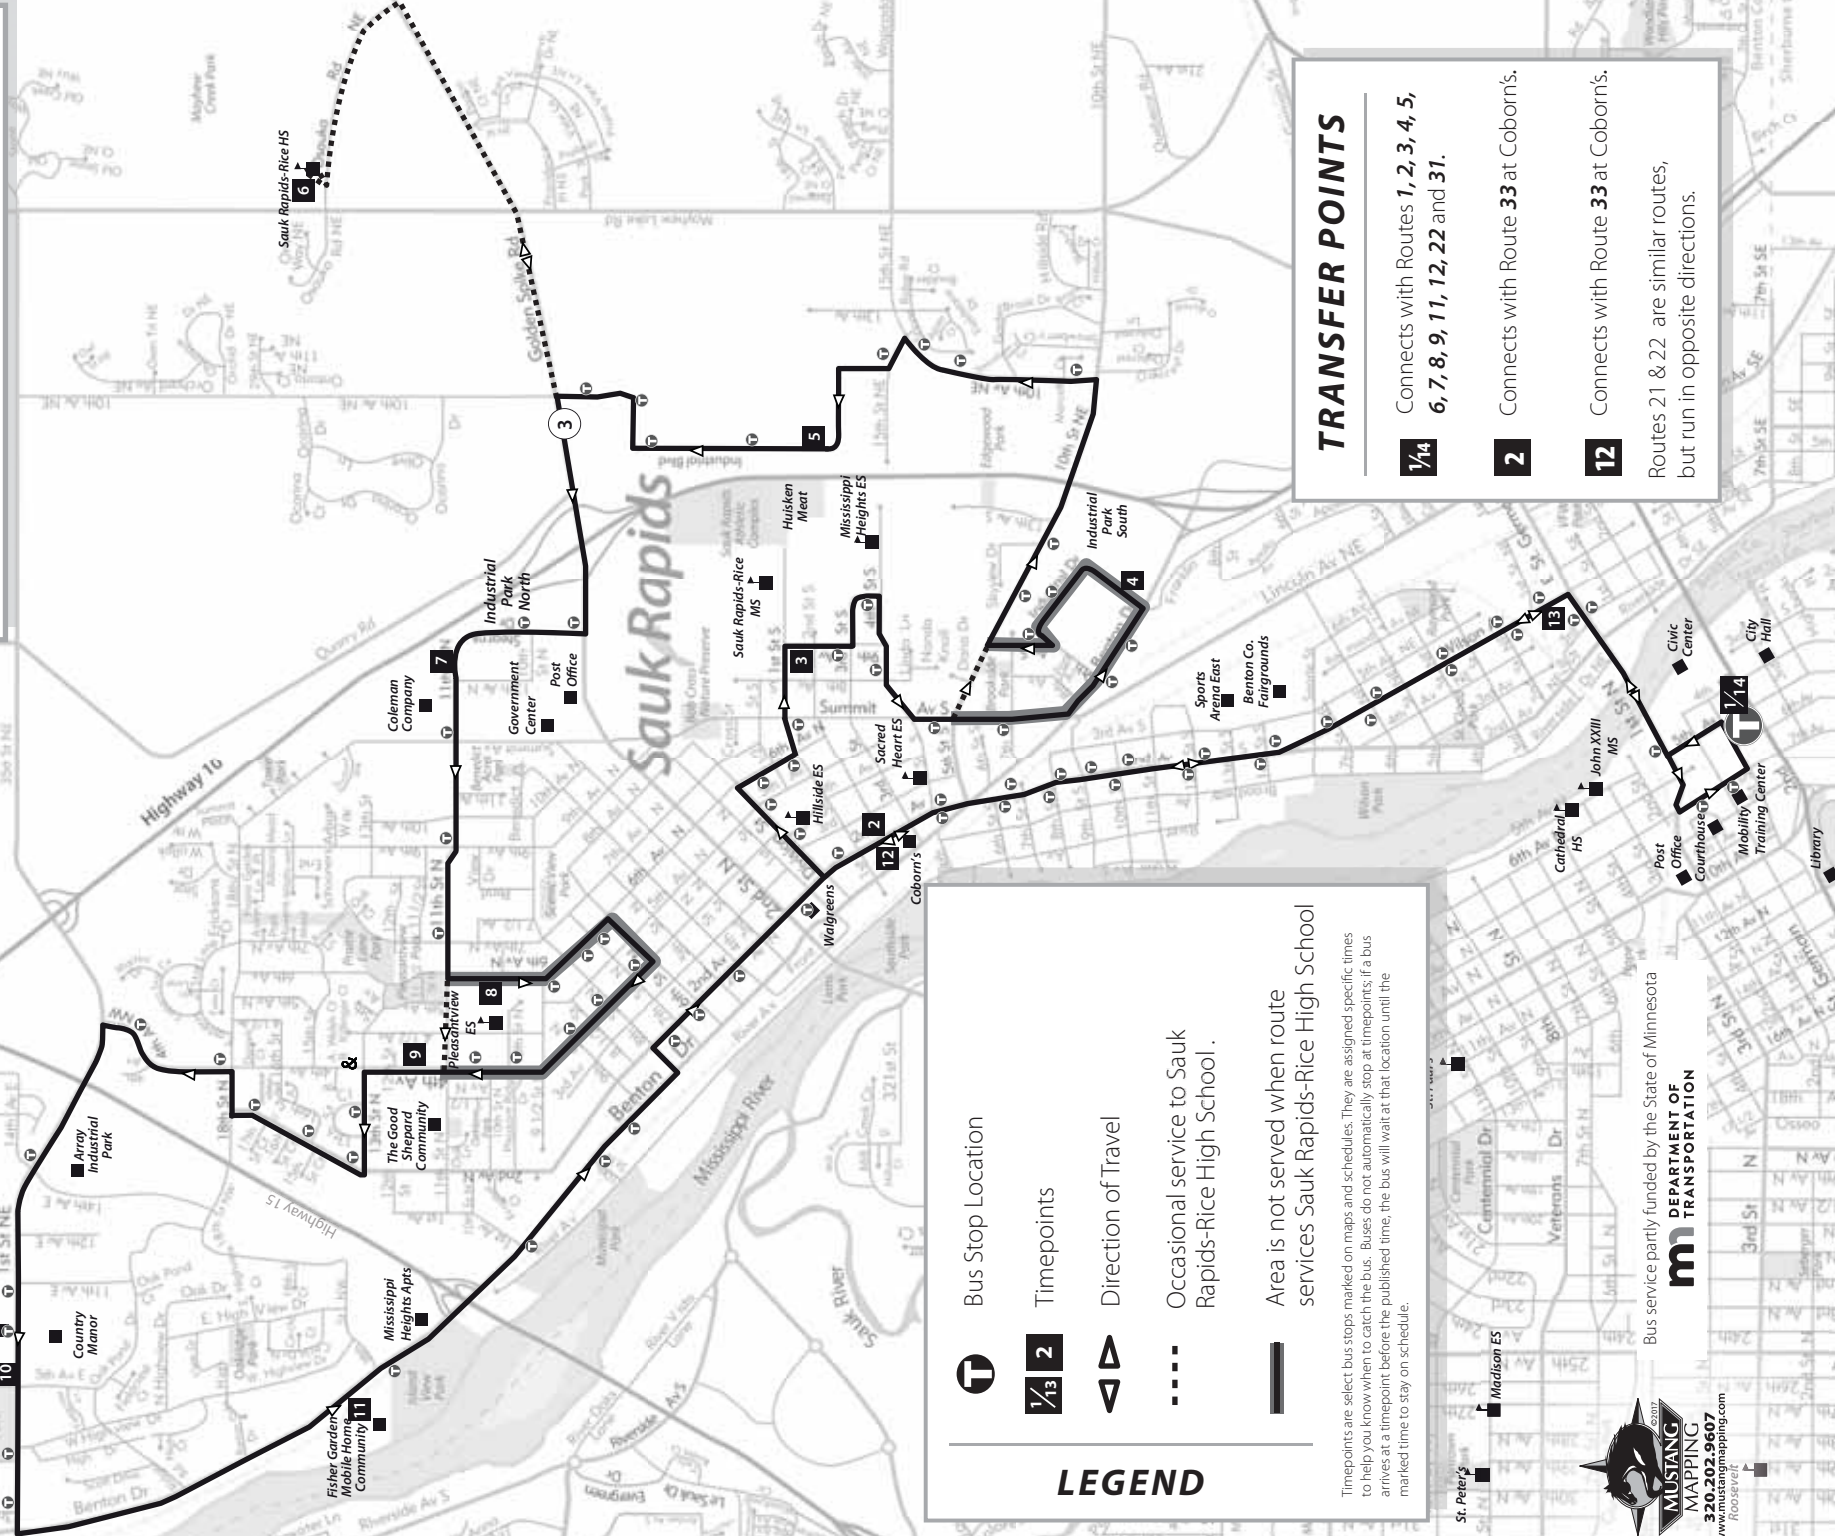

TRANSFER POINTS

- 1/14** Connects with Routes **1, 2, 3, 4, 5, 6, 7, 8, 9, 11, 12, 22** and **31**.
- 2** Connects with Route **33** at Coborn's.
- 12** Connects with Route **33** at Coborn's. Routes 21 & 22 are similar routes, but run in opposite directions.

LEGEND

- Bus Stop Location
- Timepoints
- Direction of Travel
- Occasional service to Sauk Rapids-Rice High School.
- Area is not served when route services Sauk Rapids-Rice High School

Timepoints are select bus stops marked on maps and schedules. They are assigned specific times to help you know when to catch the bus. Buses do not automatically stop at timepoints; if a bus arrives at a timepoint before the published time, the bus will wait at that location until the marked time to stay on schedule.

---- Indicates no service *Indicates first morning departure begins at 6:00 am at Walgreens.

Route 21 does not run on weekends. Use **Route 22** for weekend service.

21/22

7 DAYS A WEEK
Serves

- Transit Center/Downtown St. Cloud
- Coborn's Superstore
- Saug Rapids-Rice Middle School
- Mississippi Heights School
- Ind. Park So./Caseworks
- Ind. Park E./Huisken Meats
- SRR High School
- Ind. Park No./Coleman Company
- Saug Rapids Gov't Center
- Pleasantview School
- Good Shepherd Community
- Country Manor

TRANSFER POINTS

- Connects with Routes 1, 2, 3, 4, 5, 6, 7, 8, 9, 11, 12, 21 and 31.
- Connects with Route 33.
- Connects with Route 33.

Routes 21 & 22 are similar routes, but run in opposite directions.