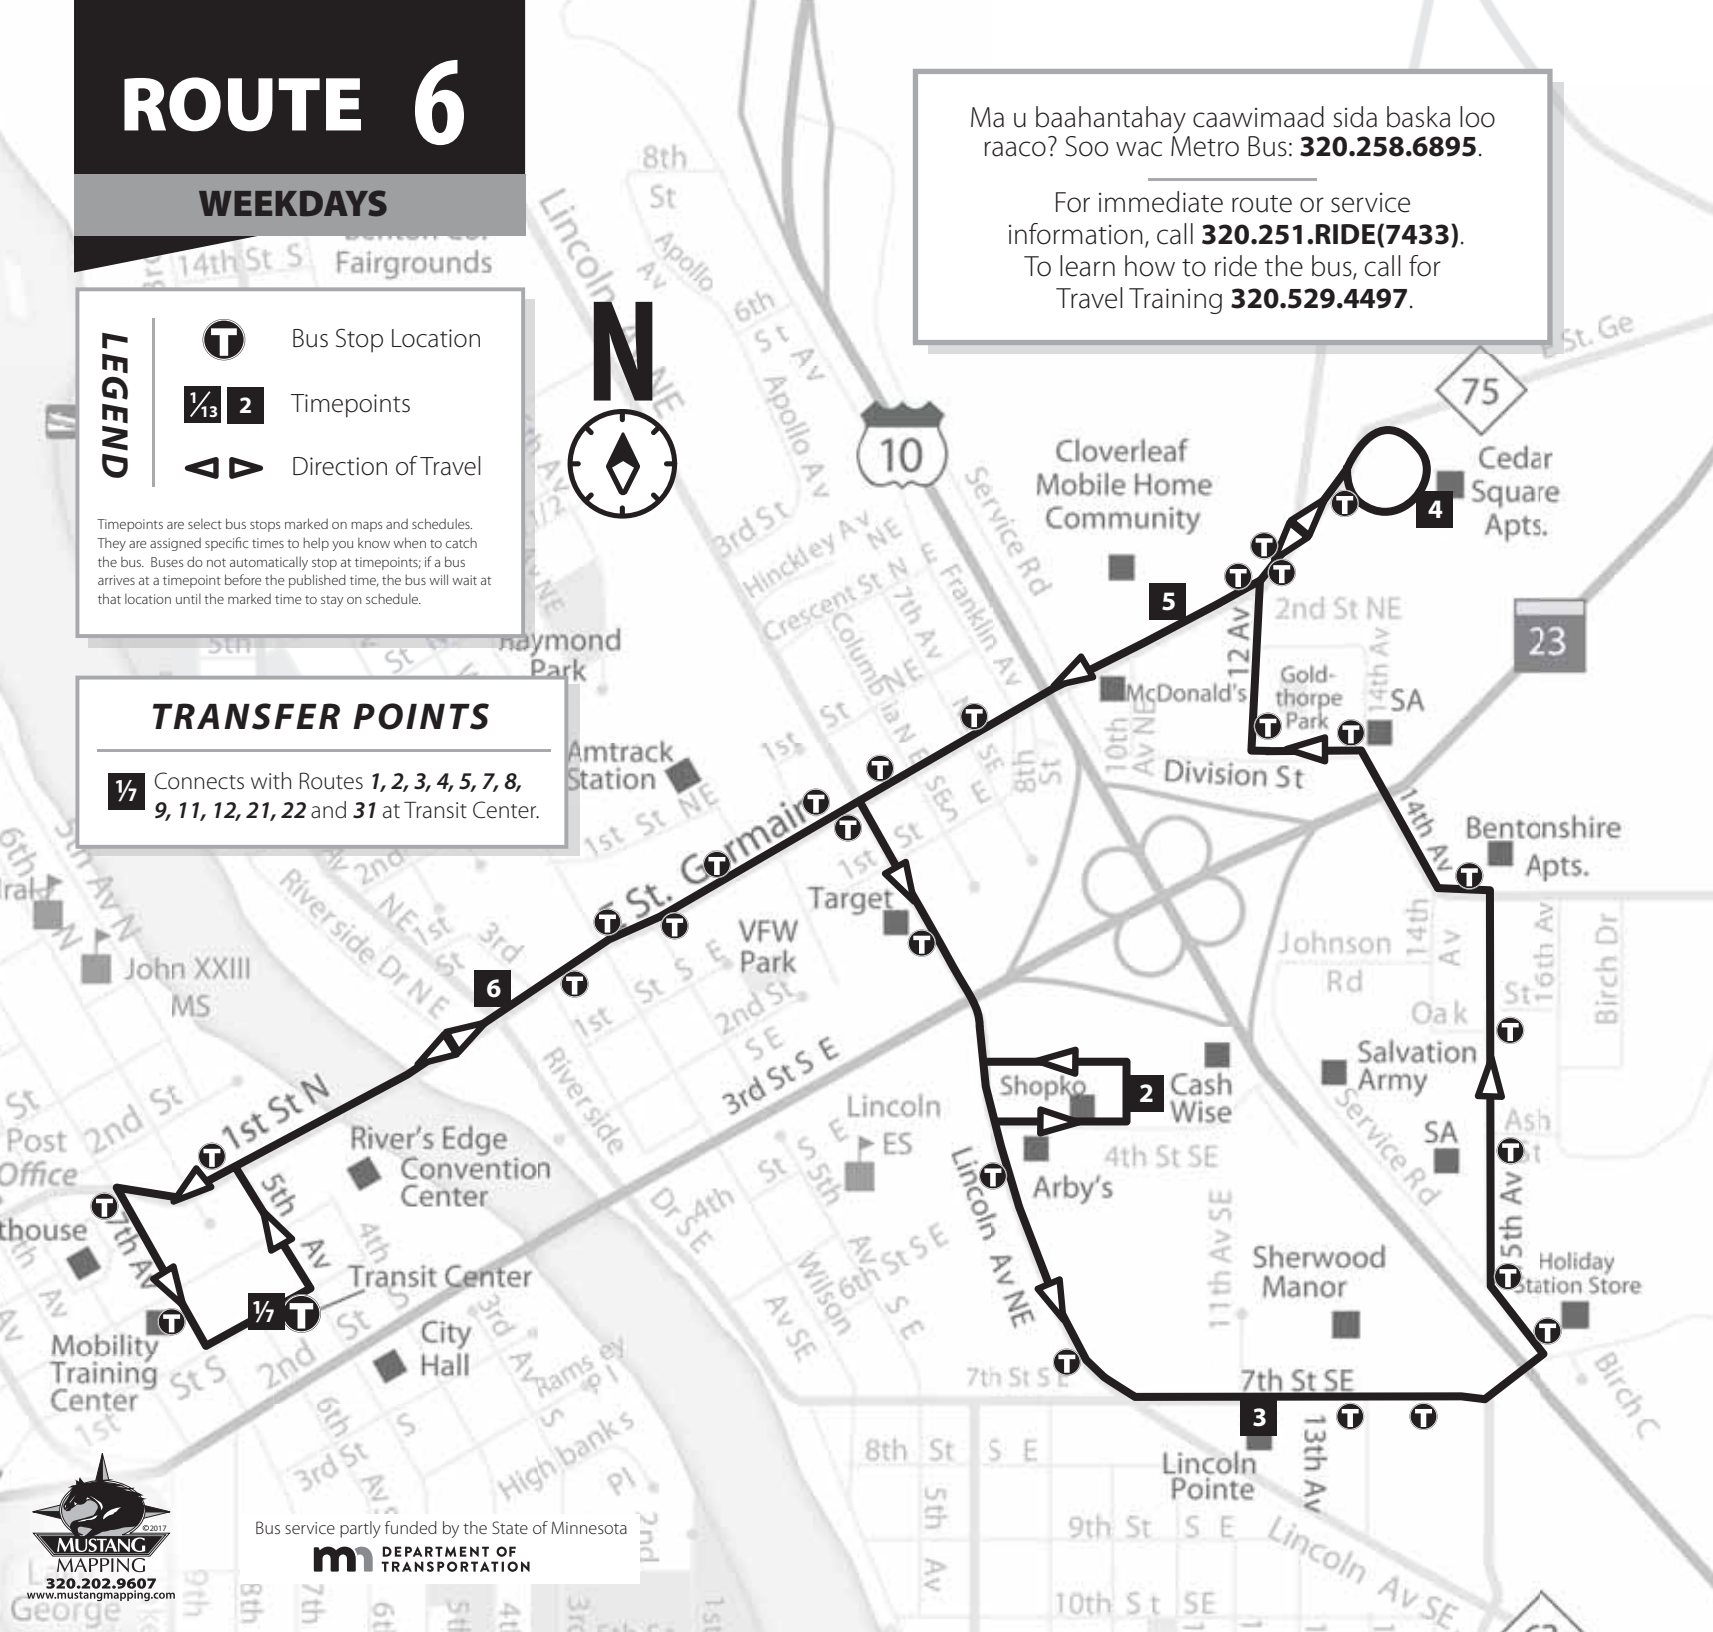

TRANSFER POINTS

Connects with Routes **1, 2, 3, 4, 5, 6, 8, 9, 11, 12, 21, 22** and **31** at Transit Center.

ROUTE 7 MONDAY-FRIDAY						
DEPART Transit Center	E St. Germain / Cloverleaf M. H. Comm.	Cedar Square Apartments	7th St. SE / Lincoln Point Apartments	Shopko / Cash Wise	E St. Germain / Holiday	ARRIVE Transit Center
Numbers indicate Timepoints and correspond with times and stops on the included Map. <i>If your stop is between timepoints, use the time given for the timepoint before your stop to avoid missing the bus.</i>						
1	2	3	4	5	6	7
5:45	5:54	6:00	6:10	6:15	6:20	6:27
6:45	6:54	7:00	7:10	7:15	7:20	7:27
7:45	7:54	8:00	8:10	8:15	8:20	8:27
8:45	8:54	9:00	9:10	9:15	9:20	9:27
9:45	9:54	10:00	10:10	10:15	10:20	10:27
10:45	10:54	11:00	11:10	11:15	11:20	11:27
11:45	11:54	12:00	12:10	12:15	12:20	12:27
12:45	12:54	1:00	1:10	1:15	1:20	1:27
1:45	1:54	2:00	2:10	2:15	2:20	2:27
2:45	2:54	3:00	3:10	3:15	3:20	3:27
3:45	3:54	4:00	4:10	4:15	4:20	4:27
4:45	4:54	5:00	5:10	5:15	5:20	5:27
5:45	5:54	6:00	6:10	6:15	6:20	6:27

320.251.RIDE(7433)
ridemetrobus.com

Bus service partly funded by the State of Minnesota

ROUTE 6

WEEKDAYS

LEGEND

- Bus Stop Location
- Timepoints
- Direction of Travel

Timepoints are select bus stops marked on maps and schedules. They are assigned specific times to help you know when to catch the bus. Buses do not automatically stop at timepoints; if a bus arrives at a timepoint before the published time, the bus will wait at that location until the marked time to stay on schedule.

ROUTE 6 MONDAY-FRIDAY

DEPART	Shopko / Cash Wise	7th St. SE / Lincoln Point Apartments	Cedar Square Apartments	E St. Germain / Cloverleaf M. H. Comm.	E St. Germain / Holiday	ARRIVE
Transit Center						Transit Center

Numbers indicate Timepoints and correspond with times and stops on the included Map.
If your stop is between timepoints, use the time given for the timepoint before your stop to avoid missing the bus.