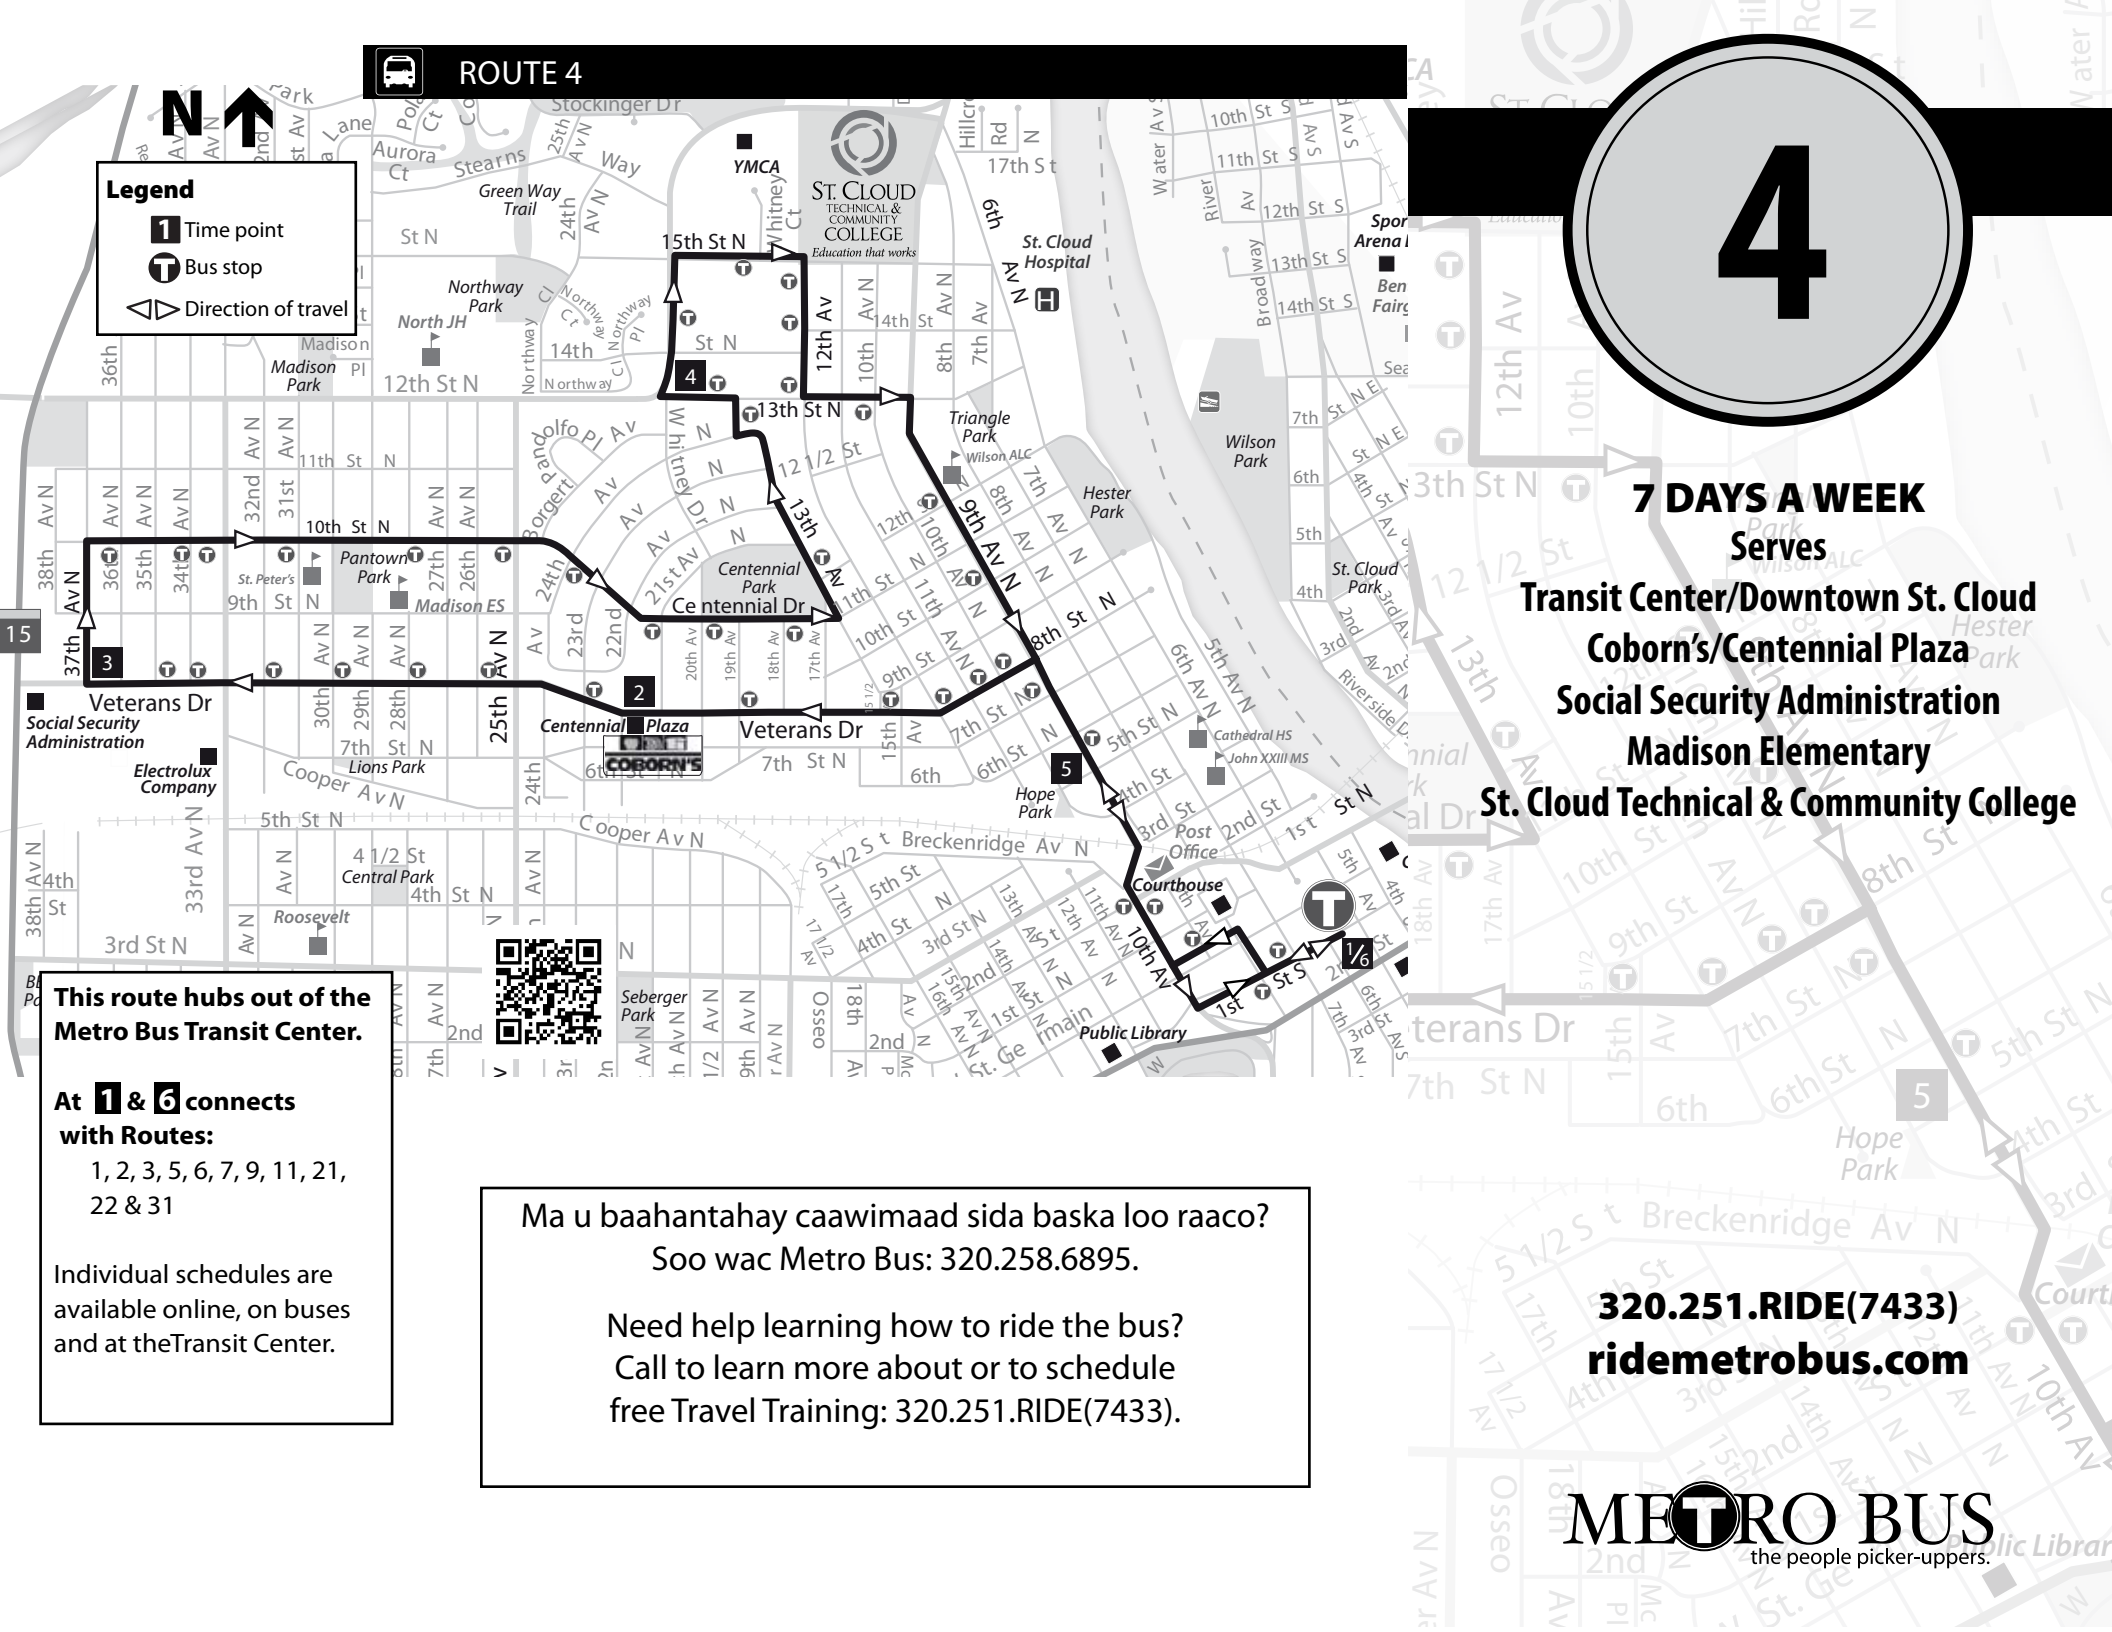

Legend

- Time point
- Bus stop
- Direction of travel

7 DAYS A WEEK
Serves
Transit Center/Downtown St. Cloud
Coborn's/Centennial Plaza
Social Security Administration
Madison Elementary
St. Cloud Technical & Community College

This route hubs out of the Metro Bus Transit Center.

At 1 & 6 connects with Routes:
1, 2, 3, 5, 6, 7, 9, 11, 21, 22 & 31

Individual schedules are available online, on buses and at the Transit Center.

Ma u baahantahay caawimaad sida baska loo raaco?
Soo wac Metro Bus: 320.258.6895.

Need help learning how to ride the bus?
Call to learn more about or to schedule free Travel Training: 320.251.RIDE(7433).

320.251.RIDE(7433)
ridemetrobus.com