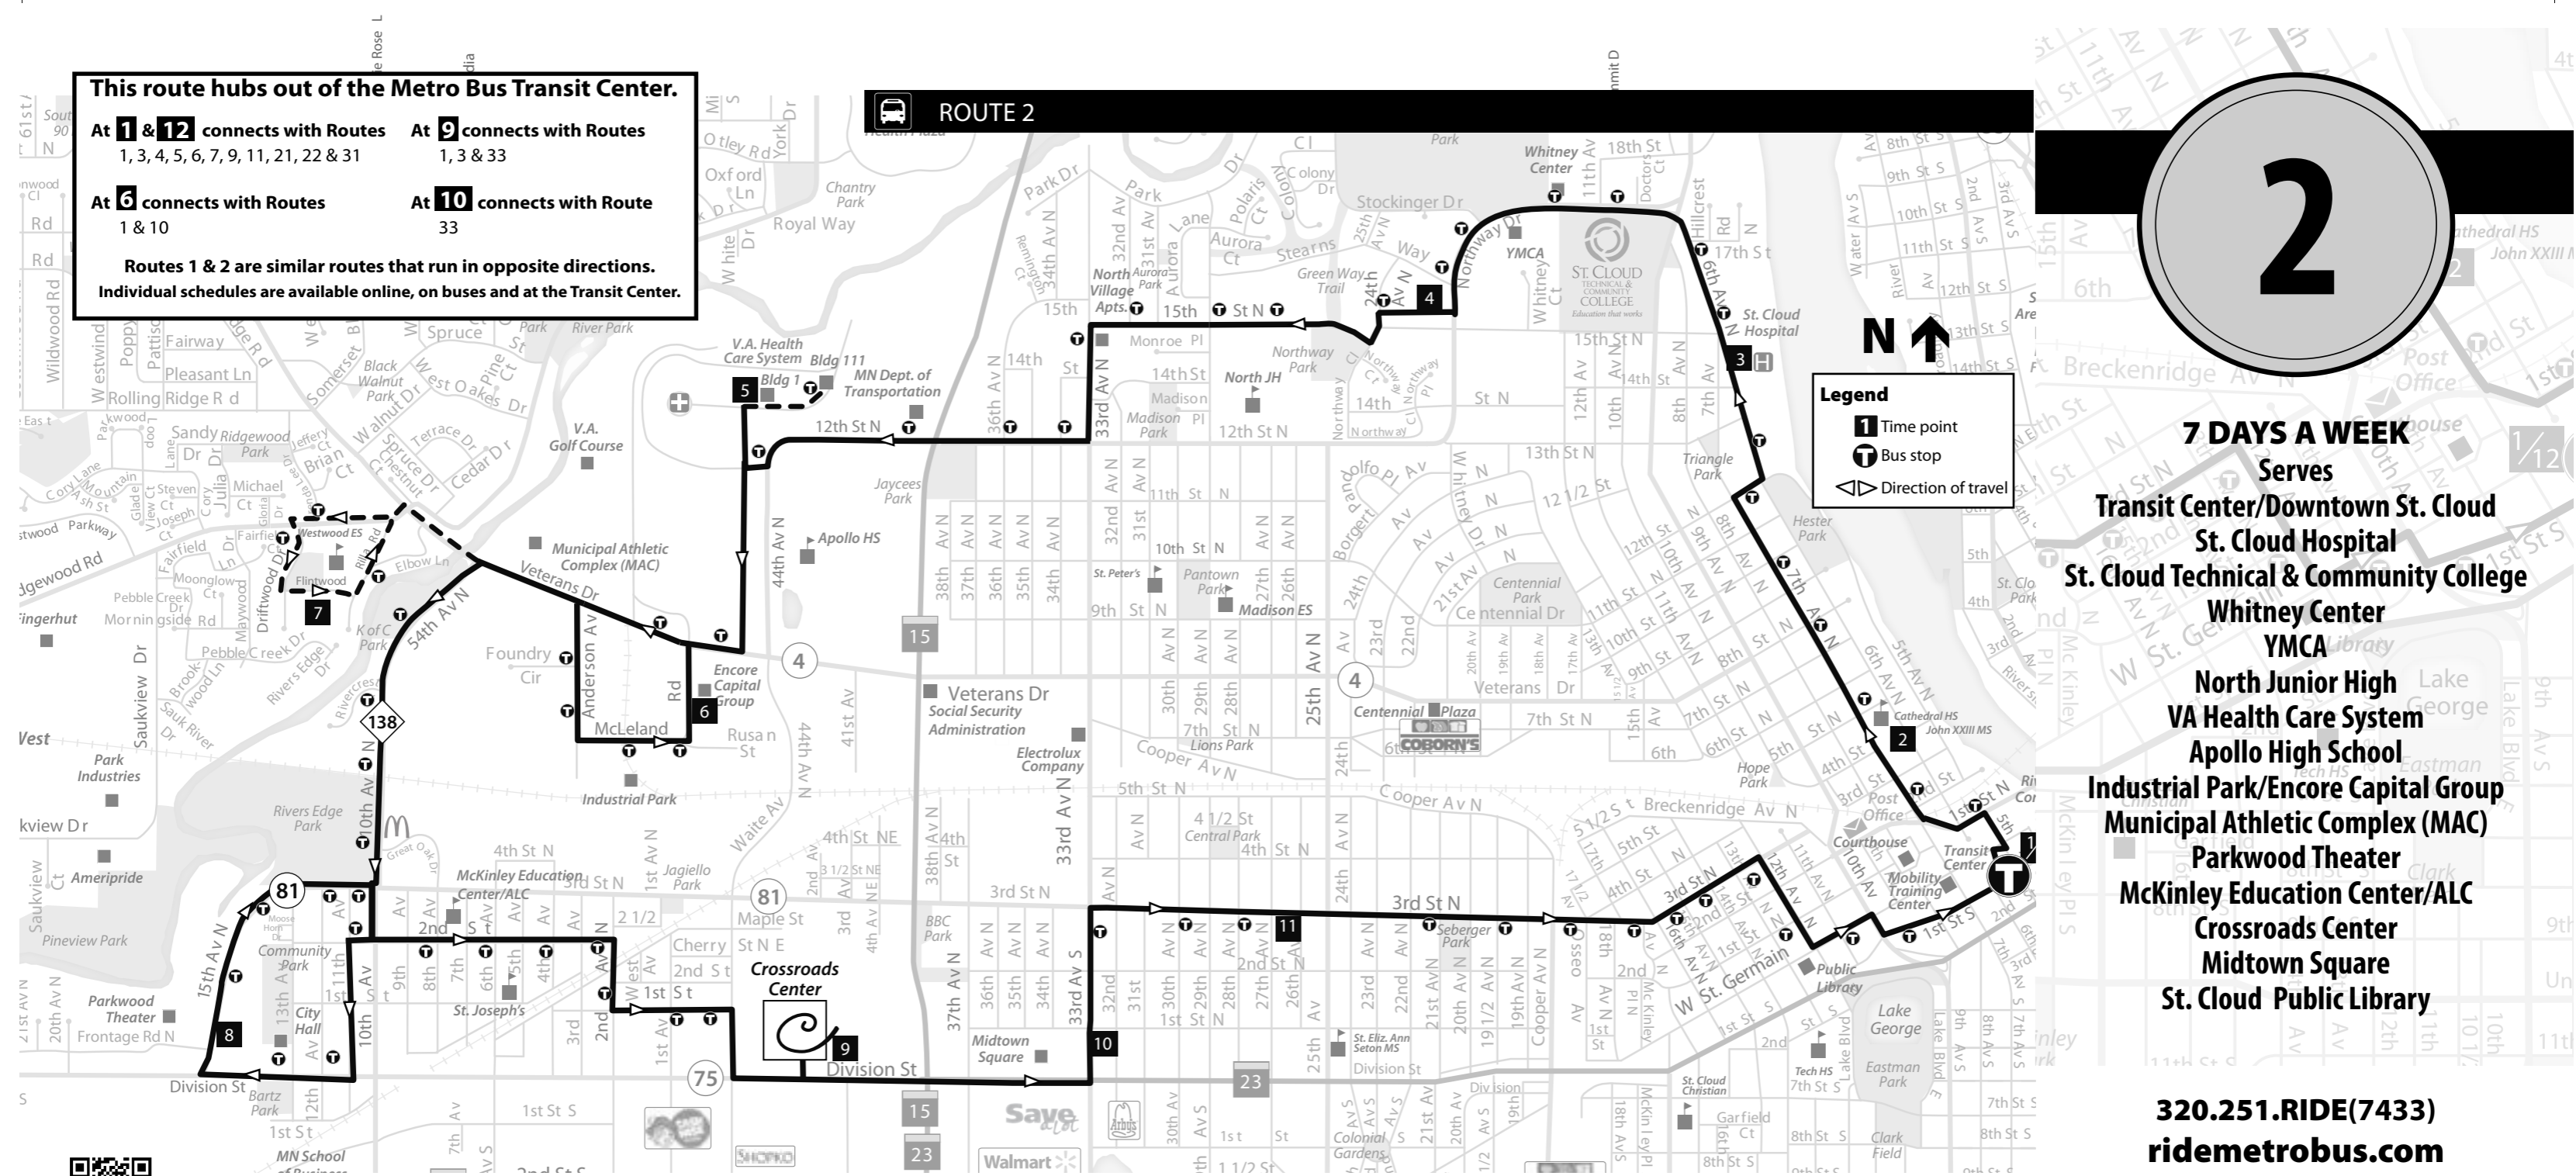

Legend

- Time point
- Bus stop
- Direction of travel

1. **7 DAYS A WEEK**
   Serves
2. Transit Center/Downtown St. Cloud
   - St. Cloud Hospital
   - St. Cloud Technical & Community College
   - Whitney Center
   - YMCA
   - North Junior High
   - VA Health Care System
   - Apollo High School
   - Industrial Park/Encore Capital Group
   - Municipal Athletic Complex (MAC)
   - Parkwood Theater
   - McKinley Education Center/ALC
   - Crossroads Center
   - Midtown Square
   - St. Cloud Public Library

320.251.RIDE(7433)
ridemetrobus.com

Ma u baahantahay caawimaad sida baska loo raco? Soo wac Metro Bus: 320.258.6895.
Need help learning how to ride the bus? Call to learn more about or to schedule free Travel Training: 320.251.RIDE(7433).