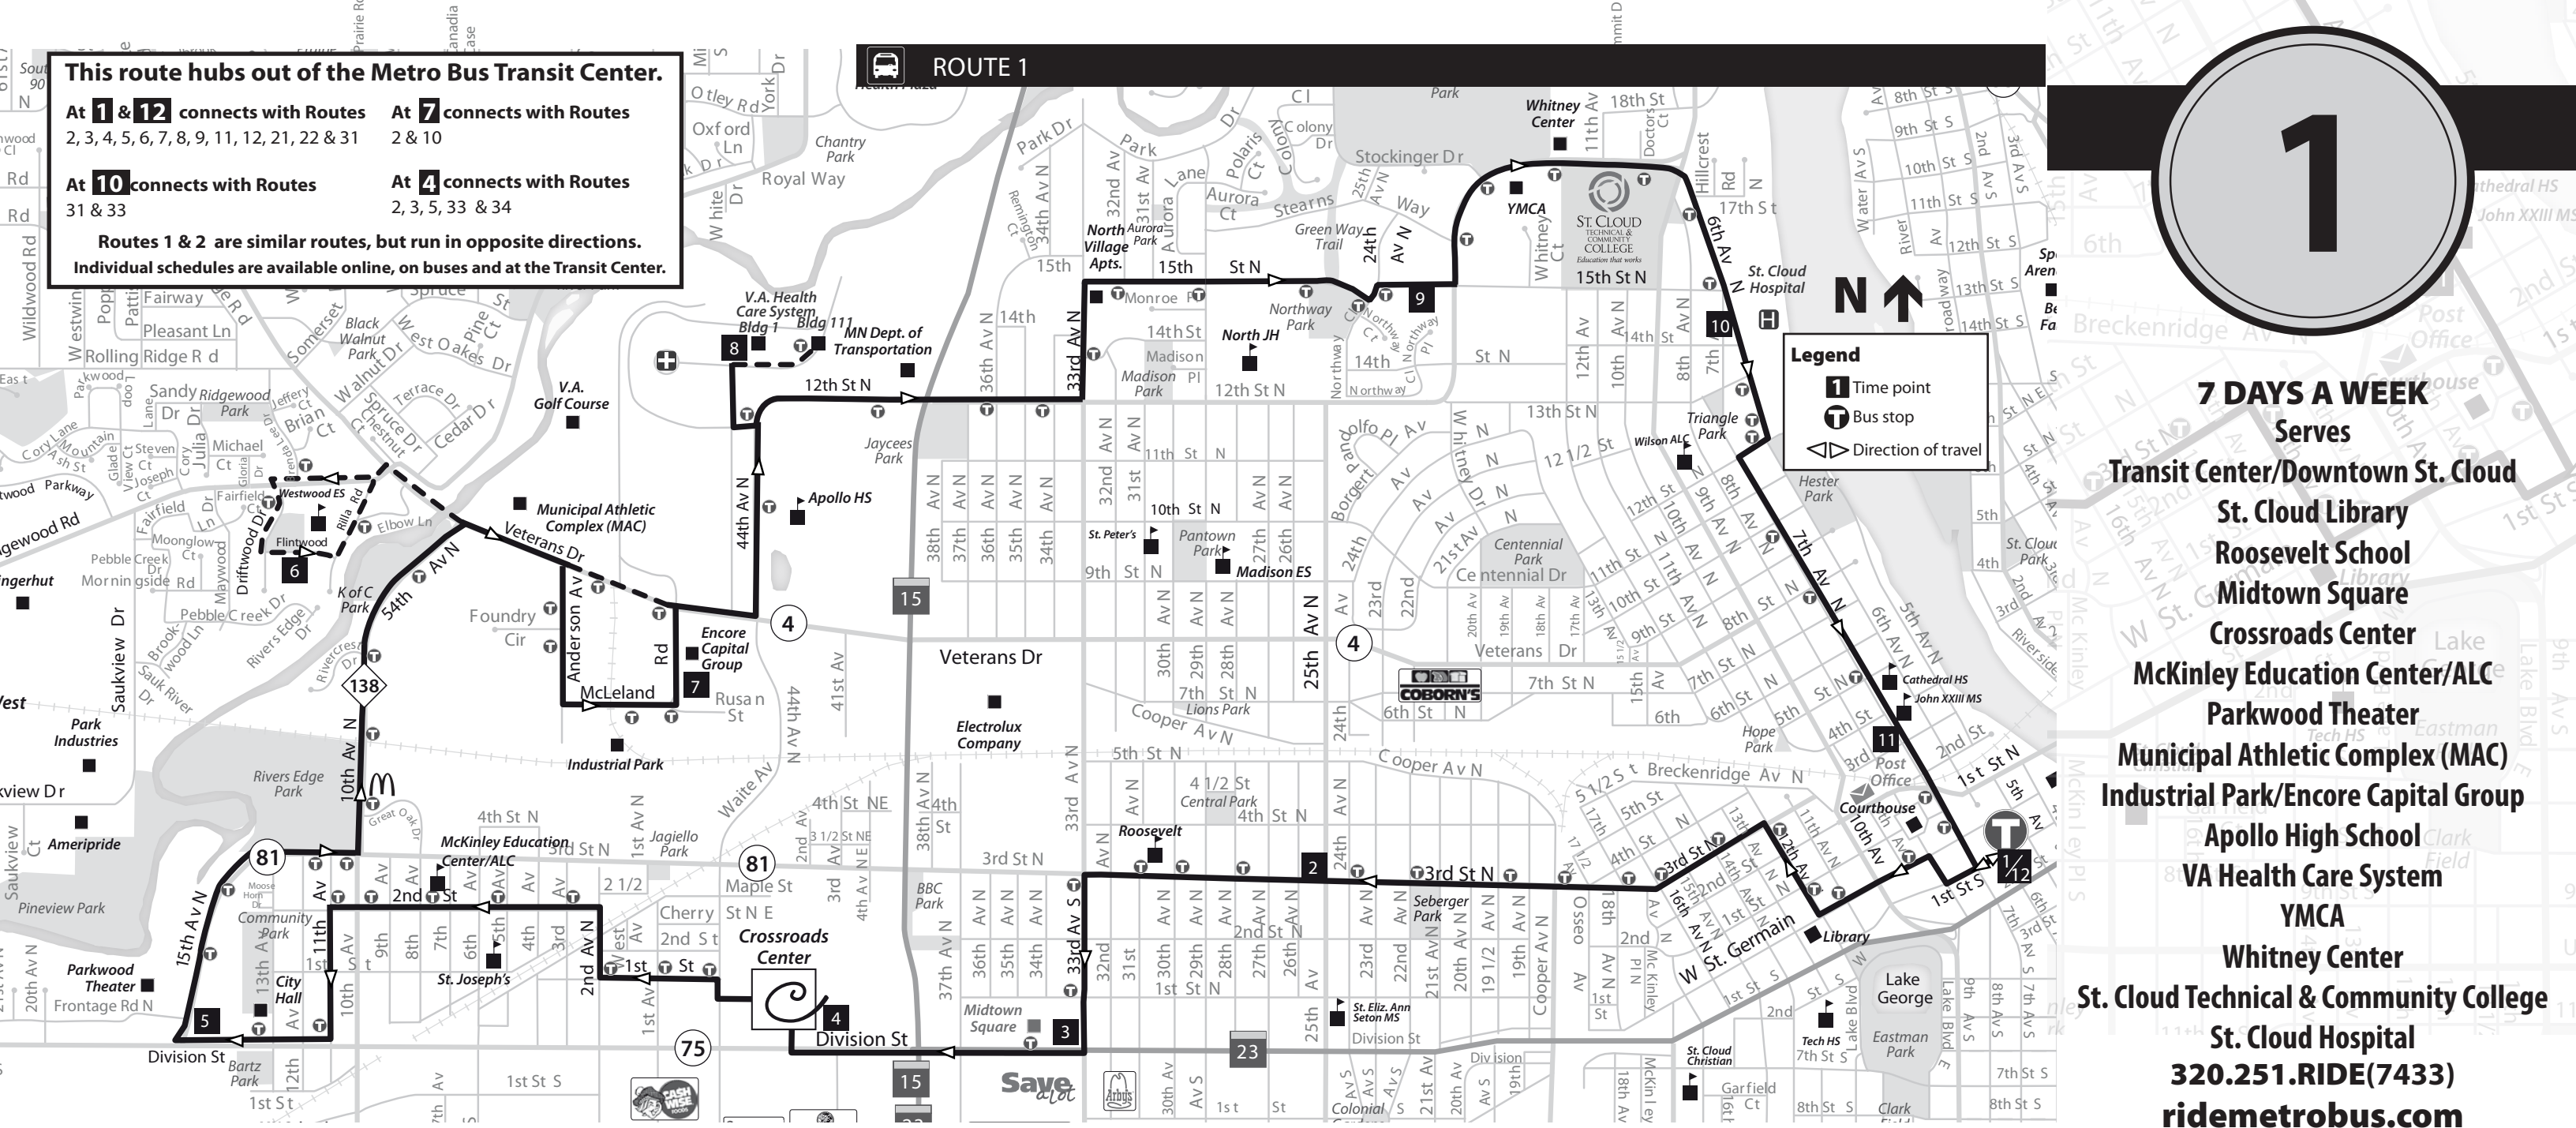

**This route hubs out of the Metro Bus Transit Center.**

**At 1 & 12** connects with Routes 2, 3, 4, 5, 6, 7, 8, 9, 11, 12, 21, 22 & 31

**At 7** connects with Routes 2 & 10

**At 10** connects with Routes 31 & 33

**At 4** connects with Routes 2, 3, 5, 33 & 34

**Routes 1 & 2 are similar routes, but run in opposite directions.**

**Individual schedules are available online, on buses and at the Transit Center.**

**ROUTE 1**

**Legend**

- 1 Time point
- T Bus stop
- Direction of travel

- 7 DAYS A WEEK**  
Serves
- Transit Center/Downtown St. Cloud
  - St. Cloud Library
  - Roosevelt School
  - Midtown Square
  - Crossroads Center
  - McKinley Education Center/ALC
  - Parkwood Theater
  - Municipal Athletic Complex (MAC)
  - Industrial Park/Encore Capital Group
  - Apollo High School
  - VA Health Care System
  - YMCA
  - Whitney Center
  - St. Cloud Technical & Community College
  - St. Cloud Hospital
- 320.251.RIDE(7433)**  
**ridemetrobus.com**