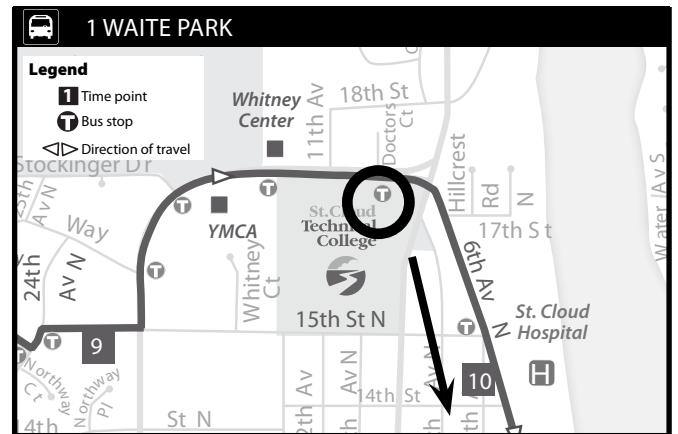

Quick & Easy SCTCC to SCSU

FREE with SCSU ID or SCTCC pass

Frequent departures

To SCTCC

- 1) Take **11 University** from the SCSU Miller Center to the Metro Bus Transit Center downtown.

- 2) At the Transit Center take **2 Pantown** to SCTCC.

To SCSU

- 1) Take **1 Waite Park** from SCTCC to the Metro Bus Transit Center downtown.

- 2) At the Transit Center take **11 University** to SCSU.

Use our QR Codes

11 University

2 Pantown

1 Waite Park

facebook.com/StCloudMetroBus

(320)251.RIDE(7433)
ridemetrobust.com

METRO BUS
the people picker-uppers.