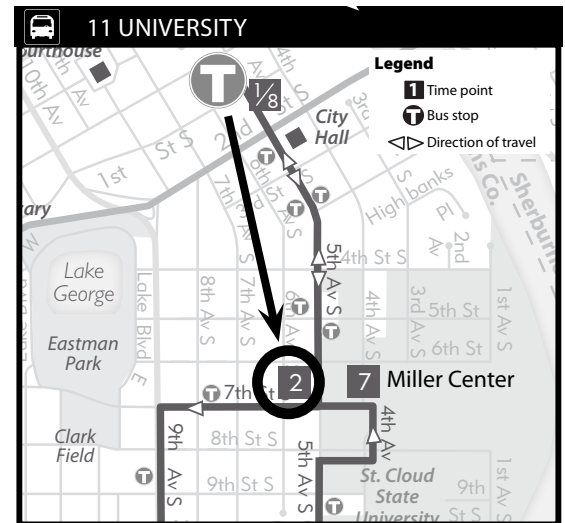

Quick & Easy SCTCC to SCSU

FREE with SCSU ID or SCTCC pass

Frequent departures

To SCTCC

- 1) Take **11 University** from the SCSU Miller Center to the Metro Bus Transit Center downtown.

- 2) At the Transit Center take **2 Pantown** to SCTCC.

To SCSU

- 1) Take **1 Waite Park** from SCTCC to the Metro Bus Transit Center downtown.

- 2) At the Transit Center take **11 University** to SCSU.

Use our QR Codes

11 University

2 Pantown

1 Waite Park

facebook.com/StCloudMetroBus

(320)251.RIDE(7433)
ridemetrobust.com

METRO BUS
the people picker-uppers.