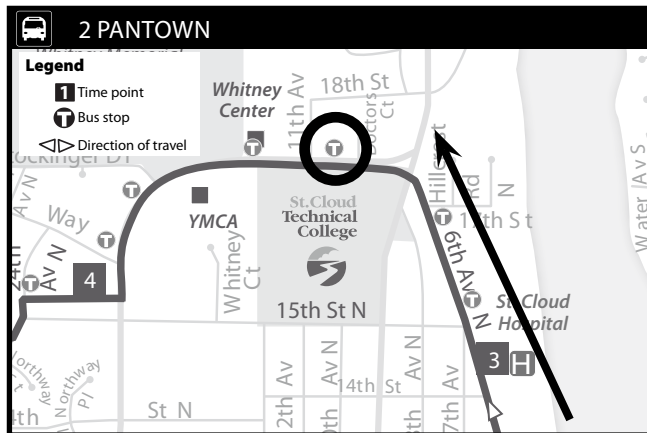

Quick & Easy SCTCC to SCSU

FREE with SCSU ID or SCTCC pass

Frequent departures

To SCTCC

- 1) Take **11 University** from the SCSU Miller Center to the Metro Bus Transit Center downtown.

- 2) At the Transit Center take **2 Pantown** to SCTCC.

To SCSU

- 1) Take **1 Waite Park** from SCTCC to the Metro Bus Transit Center downtown.

- 2) At the Transit Center take **11 University** to SCSU.

Use our QR Codes

11 University

2 Pantown

1 Waite Park

facebook.com/StCloudMetroBus

(320)251.RIDE(7433)
ridemetrobust.com

METRO BUS
the people picker-uppers.