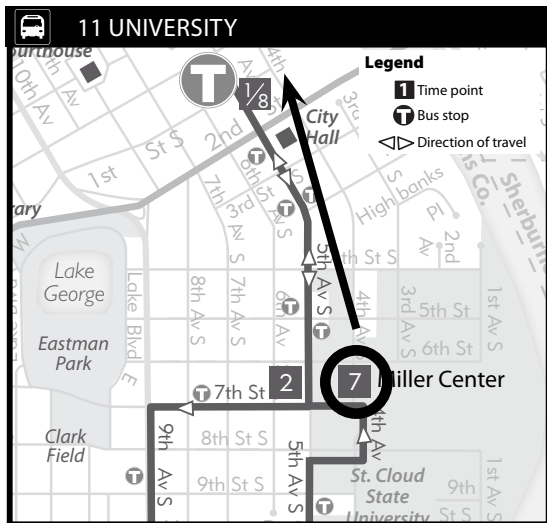

Quick & Easy SCTCC to SCSU

FREE with SCSU ID or SCTCC pass

Frequent departures

To SCTCC

- 1) Take **11 University** from the SCSU Miller Center to the Metro Bus Transit Center downtown.

- 2) At the Transit Center take **2 Pantown** to SCTCC.

To SCSU

- 1) Take **1 Waite Park** from SCTCC to the Metro Bus Transit Center downtown.

- 2) At the Transit Center take **11 University** to SCSU.

Use our QR Codes

11 University

2 Pantown

1 Waite Park

facebook.com/StCloudMetroBus

(320)251.RIDE(7433)
ridemetrobust.com

METRO BUS
the people picker-uppers.