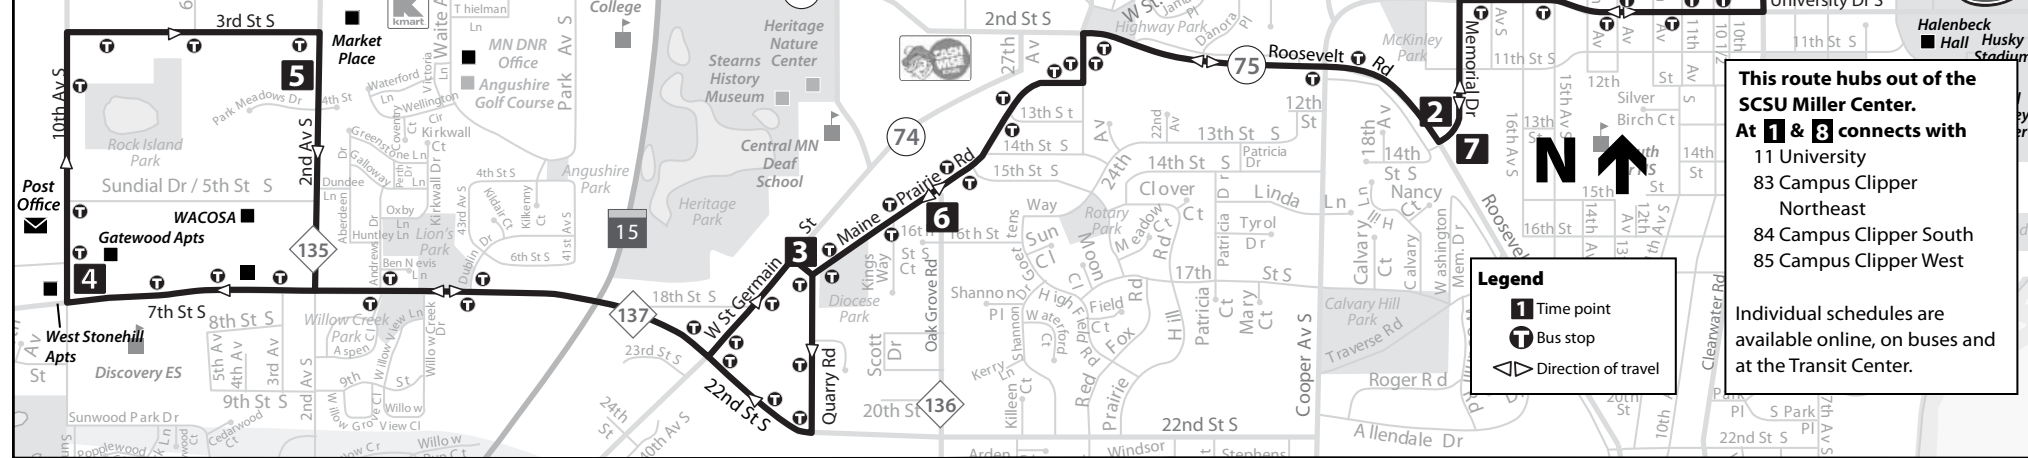

#### Apr-12

2 3 4 5 6

9 10 11 12 13  
16 17 18 19 20  
23 24 25 26 27  
30

#### May-12

1 2 3 4

— — — — —

Depart Miller Center	Washington Mem. Dr./ Roosevelt Rd.	Maine Prairie Rd./ Quarry Rd.	Gatewood Apts./ W Stonehill	Park Meadows Apts.	Maine Prairie Rd./ Oak Grove	Washington Mem. Dr./ Roosevelt Rd.	Arrive Miller Center
1	2	3	4	5	6	7	8
---	---	---	7:25	7:27	7:33	7:38	7:45
7:48	7:53	7:57	8:01	8:03	8:08	8:13	8:18
8:18	8:23	8:27	8:31	8:33	8:38	8:43	8:48
8:48	8:53	8:57	9:01	9:03	9:08	9:13	9:18
9:18	9:23	9:27	9:31	9:33	9:38	9:43	9:48
9:48	9:53	9:57	10:01	10:03	10:08	10:13	10:18
10:18	10:23	10:27	10:31	10:33	10:38	10:43	10:48
10:48	10:53	10:57	11:01	11:03	11:08	11:13	11:18
11:18	11:23	11:27	11:31	11:33	11:38	11:43	11:48
11:48	11:53	11:57	12:01	12:03	12:08	12:13	12:18
12:18	12:23	12:27	12:31	12:33	12:38	12:43	12:48
12:48	12:53	12:57	1:01	1:03	1:08	1:13	1:18
1:18	1:23	1:27	1:31	1:33	1:38	1:43	1:48
1:48	1:53	1:57	2:01	2:03	2:08	2:13	2:18
2:18	2:23	2:27	2:31	2:33	2:38	2:43	2:48
2:48	2:53	2:57	3:01	3:03	3:08	3:13	3:18
3:18	3:23	3:27	3:31	3:33	3:38	3:43	3:48
3:48	3:53	3:57	4:01	4:03	4:08	4:13	4:18
4:18	4:23	4:27	4:31	4:33	4:38	4:43	4:48
4:48	4:53	4:57	5:01	5:03	5:08	5:13	5:18
5:18	5:23	5:27	5:31	5:33	5:38	5:43	5:48

**U-Pass Free Ride does not apply to Dial-a-Ride.**

**Alternative Service for this route:** (Refer to individual route maps and schedules for service information). **5:15 pm to 12:15 am:** Use 93 Sundowner bus service to all areas east of Washington Memorial Drive. More information is available on [ridemetrobus.com](http://ridemetrobus.com). **9:00 pm to Midnight weekday evenings:** Use Metro Bus Dial-a-Ride. Call 252.1010 to schedule a ride. Dial-a-Ride is not part of the U-Pass Free Ride program. **85 Campus Clipper West:** Use 33 Southwest, 3 West Side, 1Waite Park and 11 University.