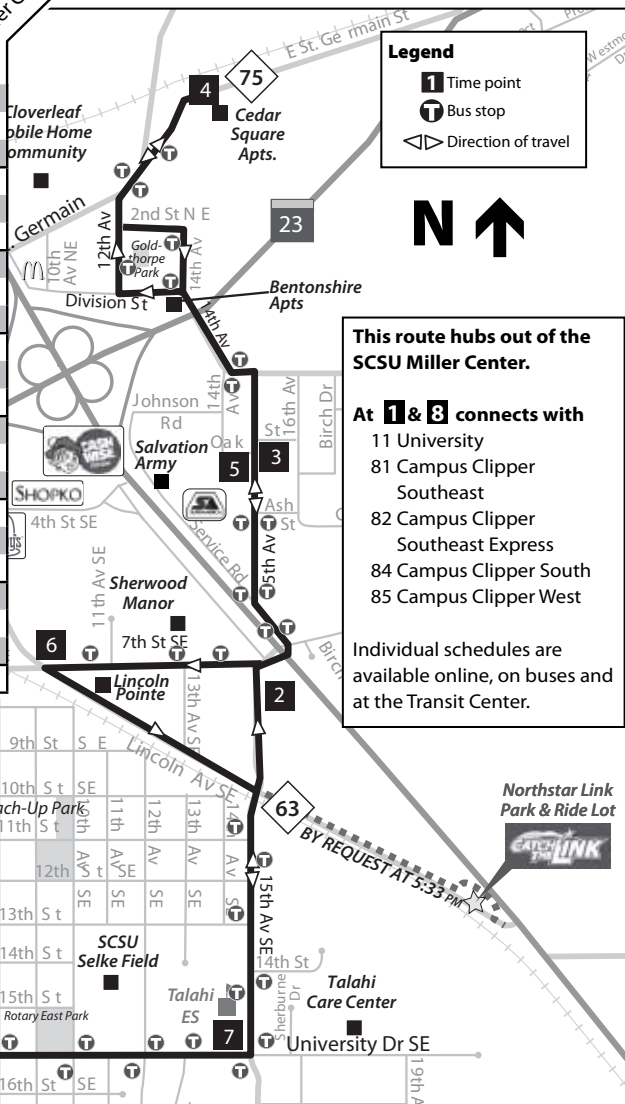

Depart Miller Center	15th Av SE/ 7th St SE	Oak St/ 15th Av SE	Cedar Square/ E St Germain	Oak St/15th Av SE	Lincoln Pointe/ 7th St SE	15th Av/ University Dr	Arrive Miller Center
---	---	---	7:20	7:25	7:27	7:30	7:45
7:45	7:50	7:53	7:58	8:04	8:07	8:10	8:15
8:15	8:20	8:23	8:28	8:34	8:37	8:40	8:45
8:45	8:50	8:53	8:58	9:04	9:07	9:10	9:15
9:15	9:20	9:23	9:28	9:34	9:37	9:40	9:45
9:45	9:50	9:53	9:58	10:04	10:07	10:10	10:15
10:15	10:20	10:23	10:28	10:34	10:37	10:40	10:45
10:45	10:50	10:53	10:58	11:04	11:07	11:10	11:15
11:15	11:20	11:23	11:28	11:34	11:37	11:40	11:45
11:45	11:50	11:53	11:58	12:04	12:07	12:10	12:15
12:15	12:20	12:23	12:28	12:34	12:37	12:40	12:45
12:45	12:50	12:53	12:58	1:04	1:07	1:10	1:15
1:15	1:20	1:23	1:28	1:34	1:37	1:40	1:45
1:45	1:50	1:53	1:58	2:04	2:07	2:10	2:15
2:15	2:20	2:23	2:28	2:34	2:37	2:40	2:45
2:45	2:50	2:53	2:58	3:04	3:07	3:10	3:15
3:15	3:20	3:23	3:28	3:34	3:37	3:40	3:45
3:45	3:50	3:53	3:58	4:04	4:07	4:10	4:15
4:15	4:20	4:23	4:28	4:34	4:37	4:40	4:45
4:45	4:50	4:53	4:58	5:04	5:07	5:10	5:15
5:15	5:20*	5:23	5:28	5:34	5:37	5:40	5:45
6:00	6:05	6:08	6:13	---	---	---	---

--- indicates no service
* Serves Northstar Link Park & Ride Lot at 5:22 p.m. by request.

Serves: SCSU Miller Center & Popular Student Apt Areas

Legend
 1 Time point
 T Bus stop
 < Direction of travel

This route hubs out of the SCSU Miller Center.

At 1 & 8 connects with

- 11 University
- 81 Campus Clipper Southeast
- 82 Campus Clipper Southeast Express
- 84 Campus Clipper South
- 85 Campus Clipper West

Individual schedules are available online, on buses and at the Transit Center.