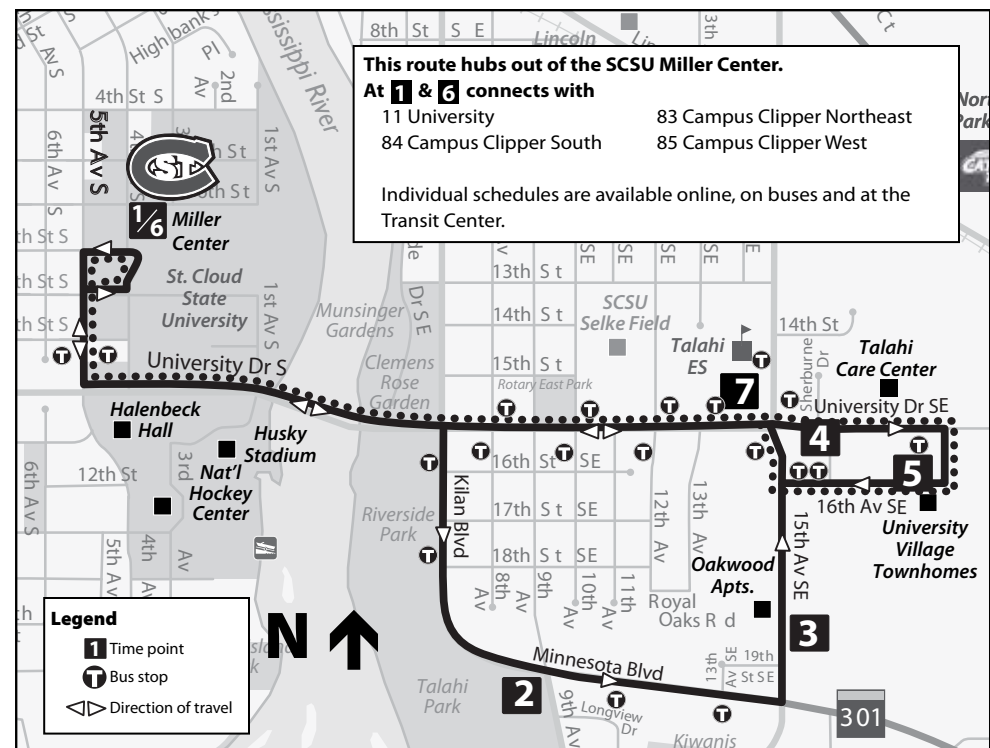

--- indicates no service

Serves: SCSU Miller Center & Popular Student Apt Areas

SCSU & SCTCC Students Ride Free

SCSU and SCTCC students currently enrolled and participating in the student activity fee program and SCSU employees can ride any Metro Bus fixed route all year for free by swiping their current I.D. or pass through the farebox. Fraudulent use of I.D.'s will be prosecuted.

U-Pass Free Ride does not apply to Dial-a-Ride.

320.251.RIDE(7433)
ridemetrobust.com

METRO BUS
the people picker-uppers.