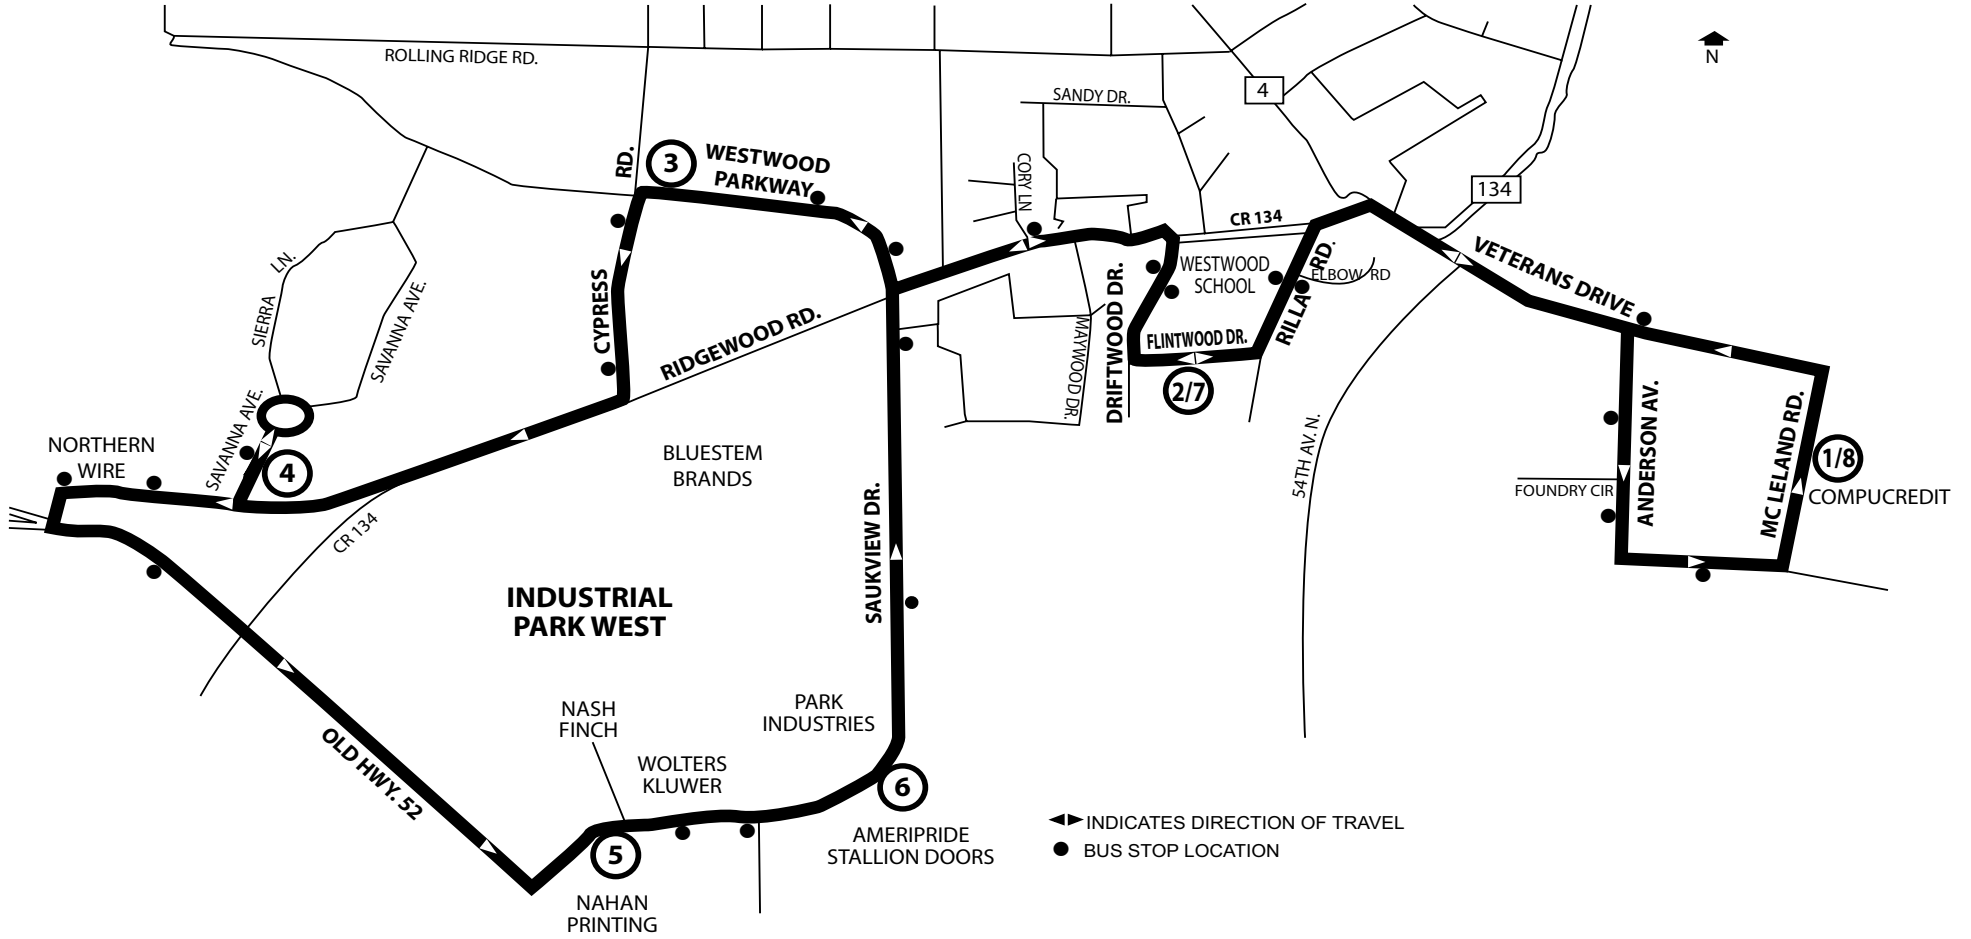

Waite Park and Pantown routes service the Westwood School/Flintwood Dr. loop after 7:30 p.m. weeknights

Late evening service Monday - Friday after the last fixed route until 12:00 a.m. is provided by Dial-a-Ride, call 252.1010 to schedule a ride.

WESTWOOD SCHEDULE

SATURDAY

①	②	③	④	⑤	⑥	⑦	⑧
Leave McLeland Rd CompuCredit	Westwood/ Flintwood Dr.	Westwood Parkway	Ridgewood Rd/ Savanna Ave. Northern Wire	Nahan Printing Nash Finch Wolters Kluwer	AmeriPride Stallion Doors Pk Industries	Westwood/ Flintwood Dr.	Arrive McLeland Rd CompuCredit
8:42	8:46	8:49	8:52	8:55	8:57	9:00	9:08
9:12	9:16	9:19	9:22	9:25	9:27	9:30	9:38
9:42	9:46	9:49	9:52	9:55	9:57	10:00	10:08
10:12	10:16	10:19	10:22	10:25	10:27	10:30	10:38
10:42	10:46	10:49	10:52	10:55	10:57	11:00	11:08
11:12	11:16	11:19	11:22	11:25	11:27	11:30	11:38
11:42	11:46	11:49	11:52	11:55	11:57	12:00	12:08
12:12	12:16	12:19	12:22	12:25	12:27	12:30	12:38
12:42	12:46	12:49	12:52	12:55	12:57	1:00	1:08
1:12	1:16	1:19	1:22	1:25	1:27	1:30	1:38
1:42	1:46	1:49	1:52	1:55	1:57	2:00	2:08
2:12	2:16	2:19	2:22	2:25	2:27	2:30	2:38
2:42	2:46	2:49	2:52	2:55	2:57	3:00	3:08
3:12	3:16	3:19	3:22	3:25	3:27	3:30	3:38
3:42	3:46	3:49	3:52	3:55	3:57	4:00	4:08
4:12	4:16	4:19	4:22	4:25	4:27	4:30	4:38
4:42	4:46	4:49	4:52	4:55	4:57	5:00	5:08
5:12	5:16	5:19	5:22	5:25	5:27	5:30	5:38
5:42	5:46	5:49	5:52	5:55	5:57	6:00	6:08

♿ All routes are wheelchair accessible.

SUNDAY

For Sunday service from 9:00 a.m. to 6:00 p.m., use Metro Bus Dial-a-Ride. Call 252.1010 to schedule a ride.

WESTWOOD MAP

WESTWOOD EARLY MORNING SCHEDULE FROM DOWNTOWN

- A. Transit Center Downtown at 5:25 a.m.,
- B. 3rd St. N./25th Ave. at 5:30 a.m.,
- C. Veterans Dr./33rd Ave. at 5:33 a.m.,
- D. Industrial Park/McLeland Rd at 5:37 a.m.,
- E. Westwood/Flintwood Dr. at 5:41 a.m.