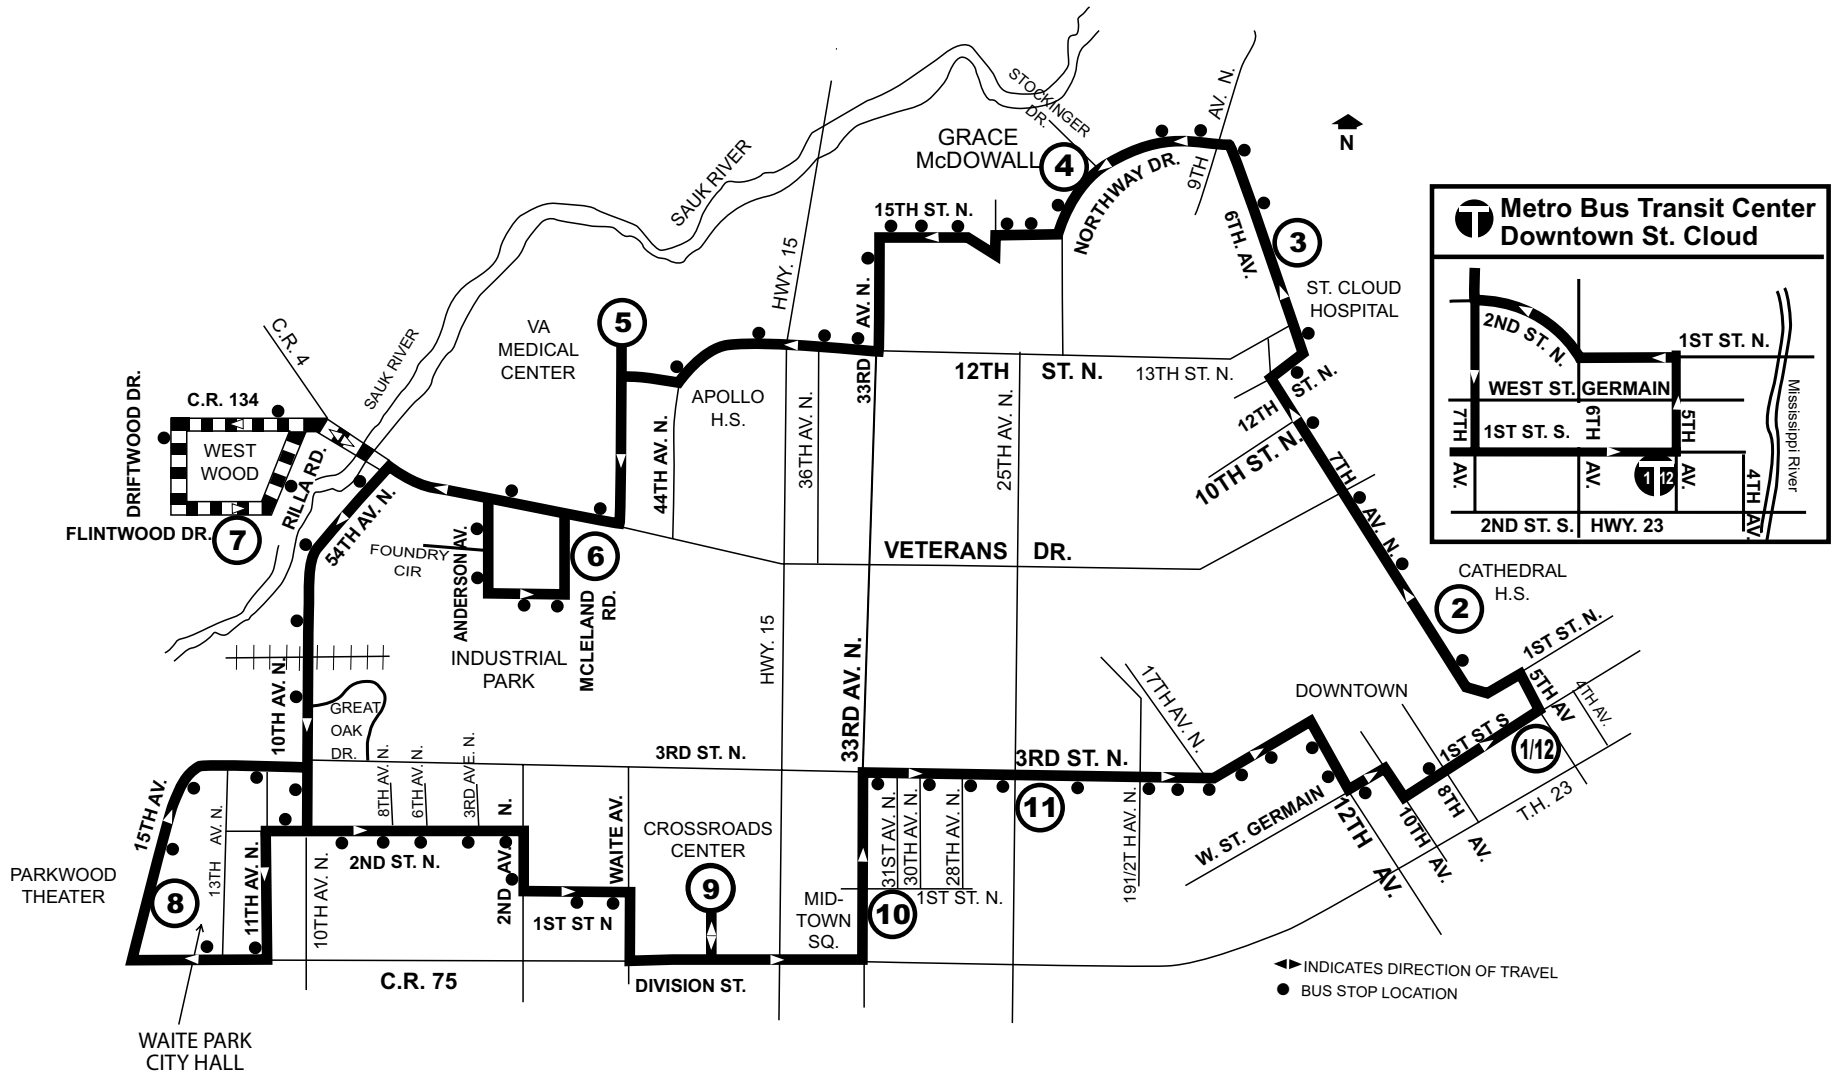

PANTOWN MAP

251.RIDE(7433)
ridemetrobus.com