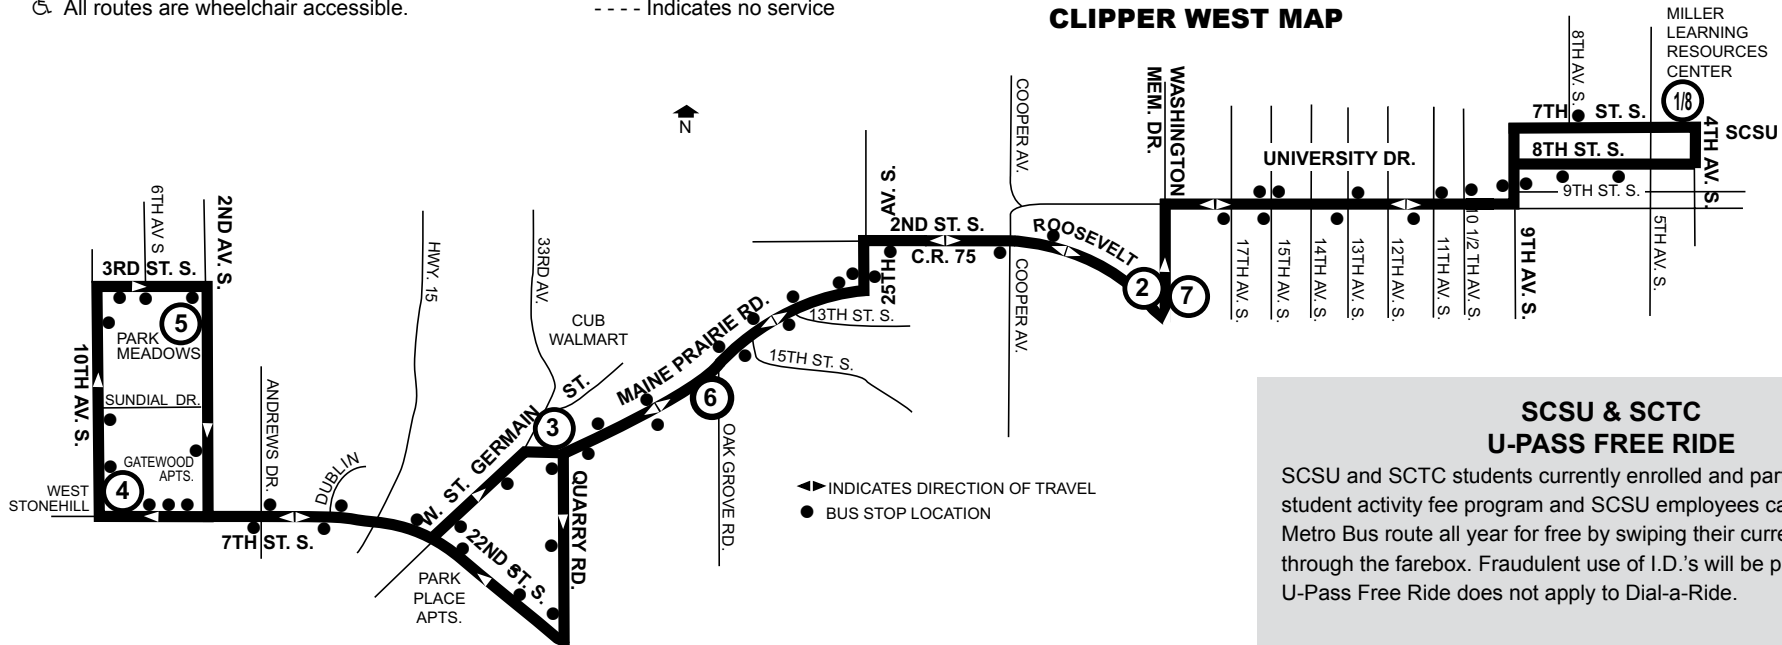

♿ All routes are wheelchair accessible.

---- Indicates no service

ALTERNATE SERVICE

On weekday evenings, Saturday, Sunday and summer months when the route is not in service, use Southwest, West Side and University Routes as alternate service.

From 9:00 p.m. to midnight weekday evenings, use Metro Bus Dial-a-Ride to all areas served by the Campus Clipper West route. Call 252.1010 to schedule a ride.

From 5:15 p.m. to 12:15 a.m., 7 nights a week, when SCSU is in session Fall and Spring Semesters, use the Sundowner service to all areas east of Washington Memorial Drive along the Campus Clipper West route. The Sundowner leaves the Miller LRC every half hour.

CLIPPER WEST MAP

SCSU & SCTC U-PASS FREE RIDE

SCSU and SCTC students currently enrolled and participating in the student activity fee program and SCSU employees can ride any Metro Bus route all year for free by swiping their current I.D. or pass through the farebox. Fraudulent use of I.D.'s will be prosecuted. U-Pass Free Ride does not apply to Dial-a-Ride.