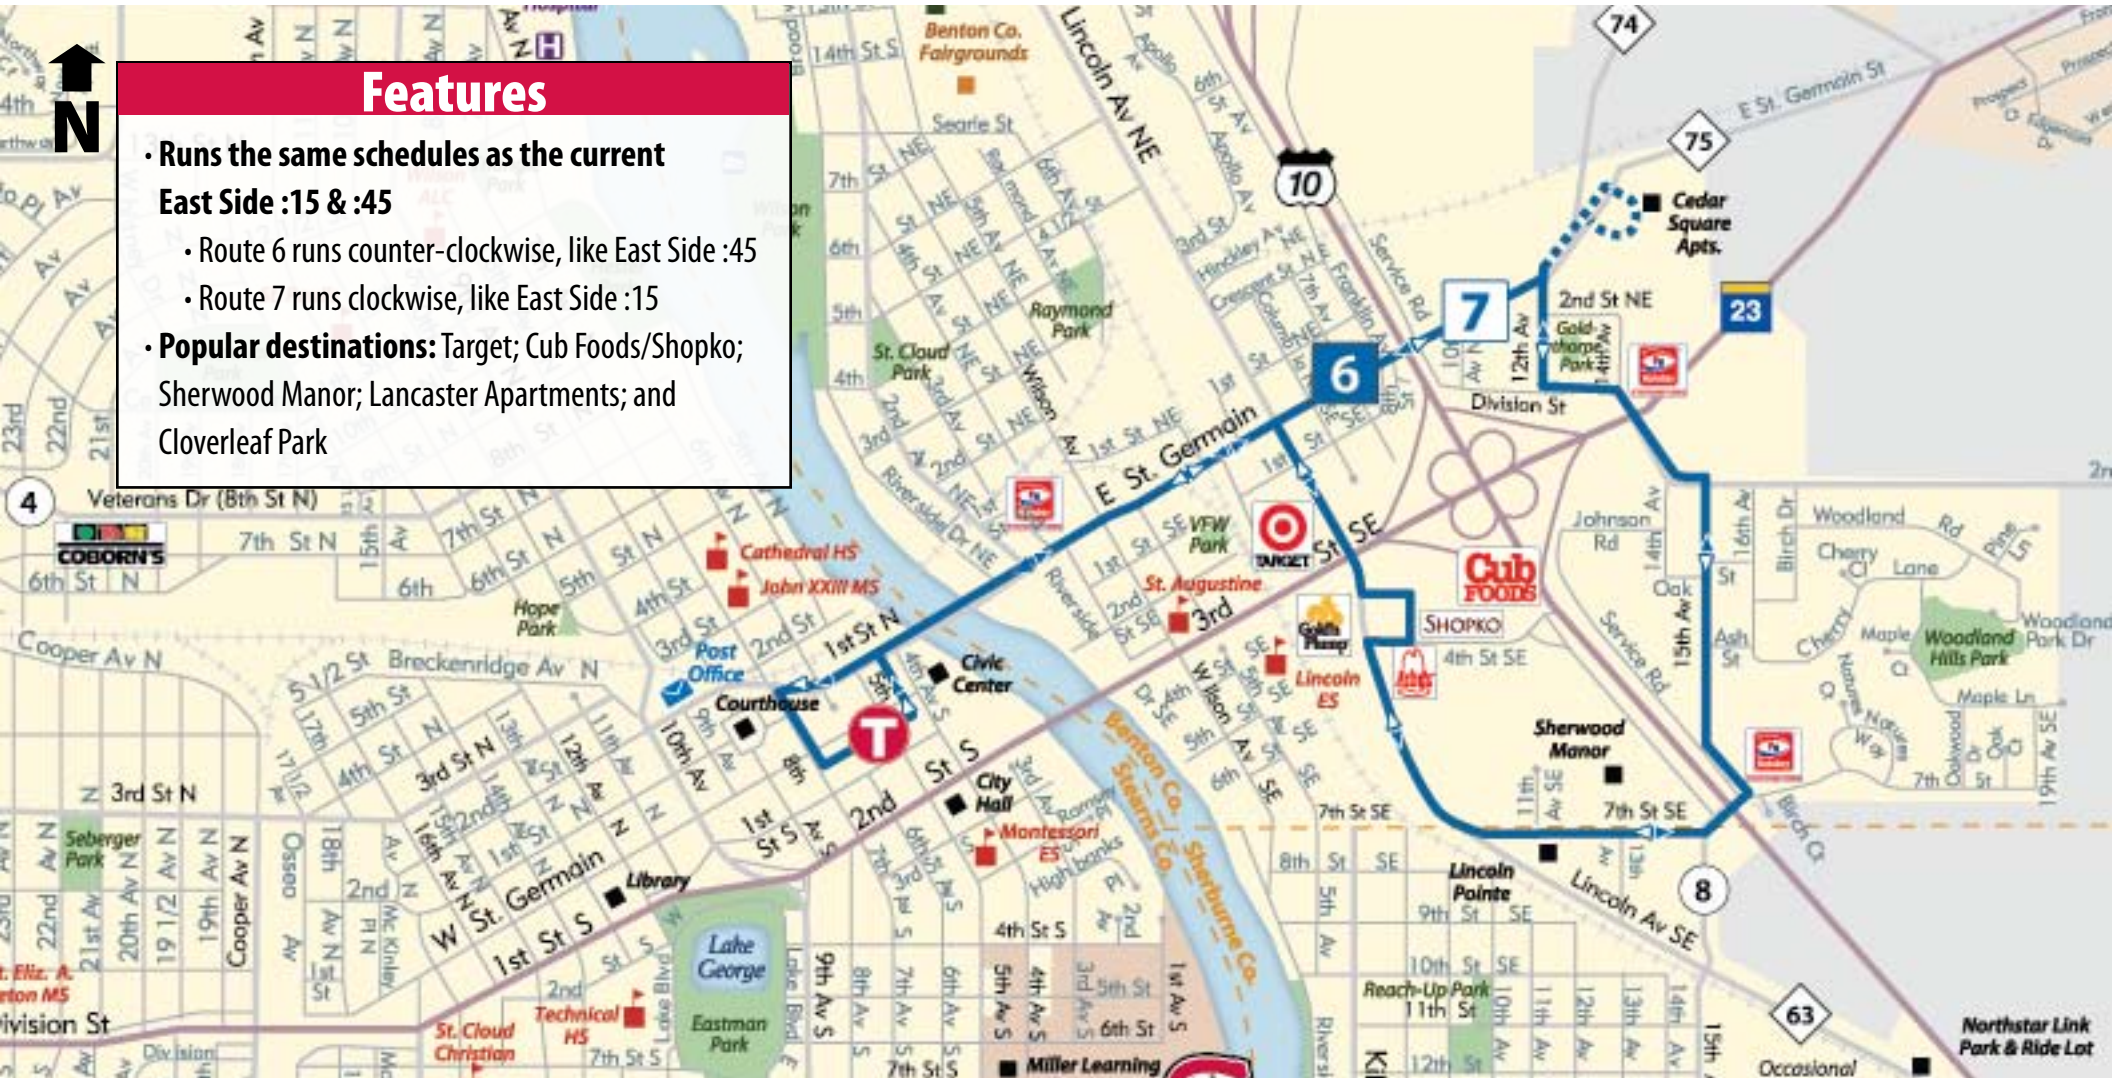

MOVING FORWARD

Proposed

Routes 6/7

(former East Side)

Features

- Runs the same schedules as the current East Side :15 & :45
 - Route 6 runs counter-clockwise, like East Side :45
 - Route 7 runs clockwise, like East Side :15
- **Popular destinations:** Target; Cub Foods/Shopko; Sherwood Manor; Lancaster Apartments; and Cloverleaf Park

*Bus starts at Franklin Avenue NE and E. St. Germain St.

Saturday and Sunday

1	2	3	4	5	6	7
Leave Downtown	Cub/ Shopko	Sherwood Manor	Cedar Square Apts	Cloverleaf Park	Holiday E St.Germain	Arrive Downtown
8:15	8:20	8:24	8:28	8:29	8:37	8:42
9:15	9:20	9:24	9:28	9:29	9:37	9:42
10:15	10:20	10:24	10:28	10:29	10:37	10:42
11:15	11:20	11:24	11:28	11:29	11:37	11:42
12:15	12:20	12:24	12:28	12:29	12:37	12:42
1:15	1:20	1:24	1:28	1:29	1:37	1:42
2:15	2:20	2:24	2:28	2:29	2:37	2:42
3:15	3:20	3:24	3:28	3:29	3:37	3:42
4:15	4:20	4:24	4:28	4:29	4:37	4:42
5:15	5:20	5:24	5:28	5:29	5:37	5:42

Saturday only run.

7 (former East Side 45)

Monday - Friday

Proposed 2010

1	2	3	4	5	6
Leave Downtown	Cloverleaf Park	Sherwood Manor	Cub/ Shopko	Holiday E St.Germain	Arrive Downtown
5:45	5:50	5:55	5:58	6:07	6:12
6:45	6:50	6:55	6:58	7:07	7:12
7:45	7:50	7:55	7:58	8:07	8:12
8:45	8:50	8:55	8:58	9:07	9:12
9:45	9:50	9:55	9:58	10:07	10:12
10:45	10:50	10:55	10:58	11:07	11:12
11:45	11:50	11:55	11:58	12:07	12:12
12:45	12:50	12:55	12:58	1:07	1:12
1:45	1:50	1:55	1:58	2:07	2:12
2:45	2:50	2:55	2:58	3:07	3:12
3:45	3:50	3:55	3:58	4:07	4:12
4:45	4:50	4:55	4:58	5:07	5:12
5:45	5:50	5:55	5:58	6:07	6:12