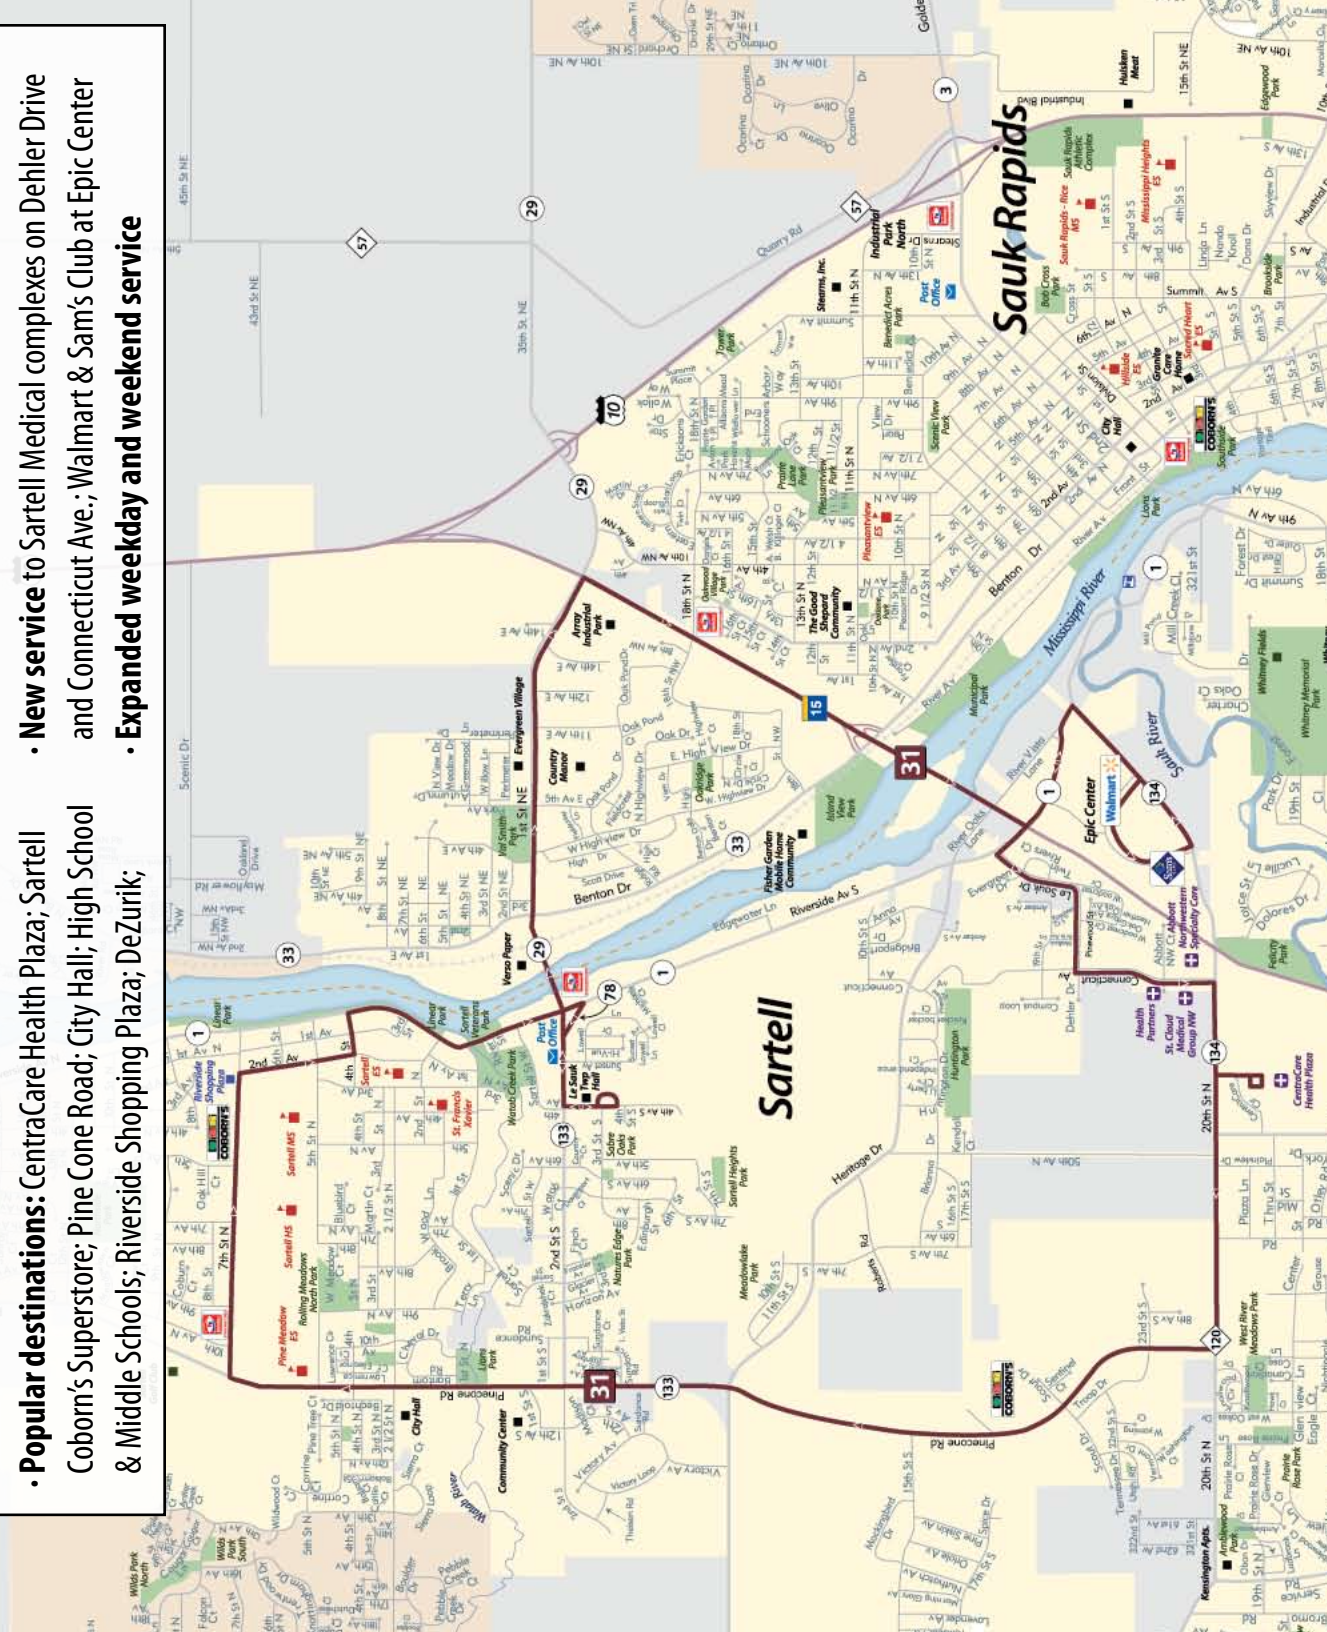

# Proposed Route 31

(former Sartell)

## Features

- **Route runs every 40 minutes, 7 days a week**
- **Looping route** with service in one direction only
- **Service discontinued to Crossroads Center**
- **Popular destinations:** CentraCare Health Plaza; Sartell Coborn's Superstore; Pine Cone Road; City Hall; High School & Middle Schools; Riverside Shopping Plaza; DeZurik;
- **New service** to Sartell Medical complexes on Dehler Drive and Connecticut Ave.;
- **Expanded weekday and weekend service**
- **Hi Vue; Country Manor; Walmart & Sam's Club at Epic Center;** and Sartell Medical complexes along Dehler Drive and Connecticut Ave.

## Saturday and Sunday

1	2	3	4	5	6	7	8								
Walmart/ Sam's Club		CentraCare Health Plaza		Coborns Superstore		Sartell City Hall		7th St. N/ Riverside Plaza		Hi-Vue Park		Country Manor		Walmart/ Sam's Club	
8:10	8:19	8:24	8:28	8:31	8:37	8:39	8:48								
8:50	8:59	9:04	9:08	9:11	9:17	9:19	9:28								
9:30	9:39	9:44	9:48	9:51	9:57	9:59	10:08								
10:10	10:19	10:24	10:28	10:31	10:37	10:39	10:48								
10:50	10:59	11:04	11:08	11:11	11:17	11:19	11:28								
11:30	11:39	11:44	11:48	11:51	11:57	11:59	12:08								
12:10	12:19	12:24	12:28	12:31	12:37	12:39	12:48								
12:50	12:59	1:04	1:08	1:11	1:17	1:19	1:28								
1:30	1:39	1:44	1:48	1:51	1:57	1:59	2:08								
2:10	2:19	2:24	2:28	2:31	2:37	2:39	2:48								
2:50	2:59	3:04	3:08	3:11	3:17	3:19	3:28								
3:30	3:39	3:44	3:48	3:51	3:57	3:59	4:08								
4:10	4:19	4:24	4:28	4:31	4:37	4:39	4:48								
4:50	4:59	5:04	5:08	5:11	5:17	5:19	5:28								
5:30	5:39	5:44	5:48	5:51	5:57	5:59	6:08								

Saturday only runs.