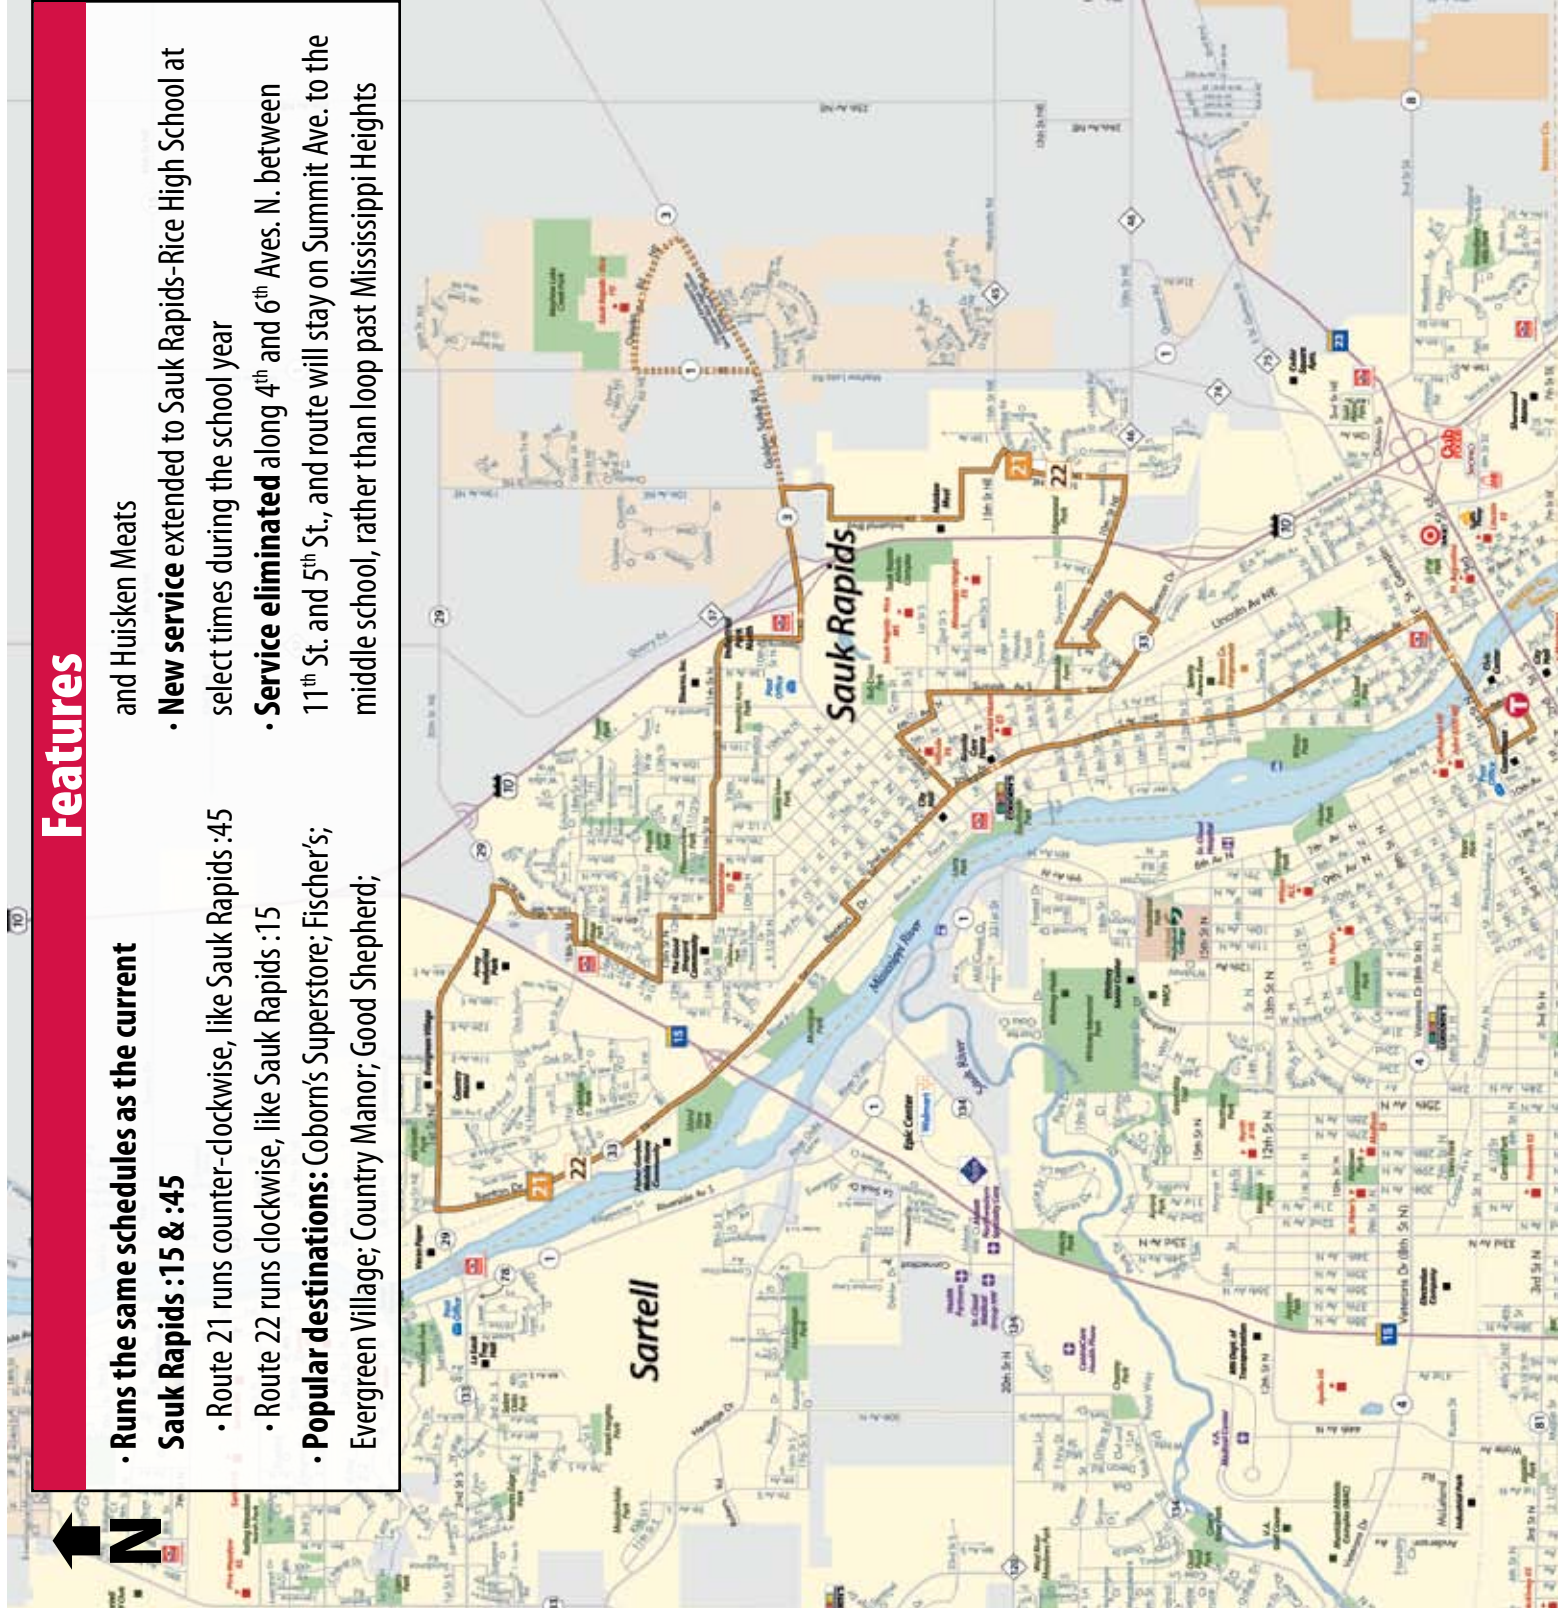

# MOVING FORWARD

## Proposed Routes 21/22

(former Sauk Rapids)

### Features

- **Runs the same schedules as the current Sauk Rapids :15 & :45**
  - Route 21 runs counter-clockwise, like Sauk Rapids :45
  - Route 22 runs clockwise, like Sauk Rapids :15
- **Popular destinations:** Coborn's Superstore; Fischer's; Evergreen Village; Country Manor; Good Shepherd; and Huisken Meats
- **New service** extended to Sauk Rapids-Rice High School at select times during the school year
- **Service eliminated** along 4<sup>th</sup> and 6<sup>th</sup> Aves. N. between 11<sup>th</sup> St. and 5<sup>th</sup> St., and route will stay on Summit Ave. to the middle school, rather than loop past Mississippi Heights

## 22 (former Sauk Rapids 15)