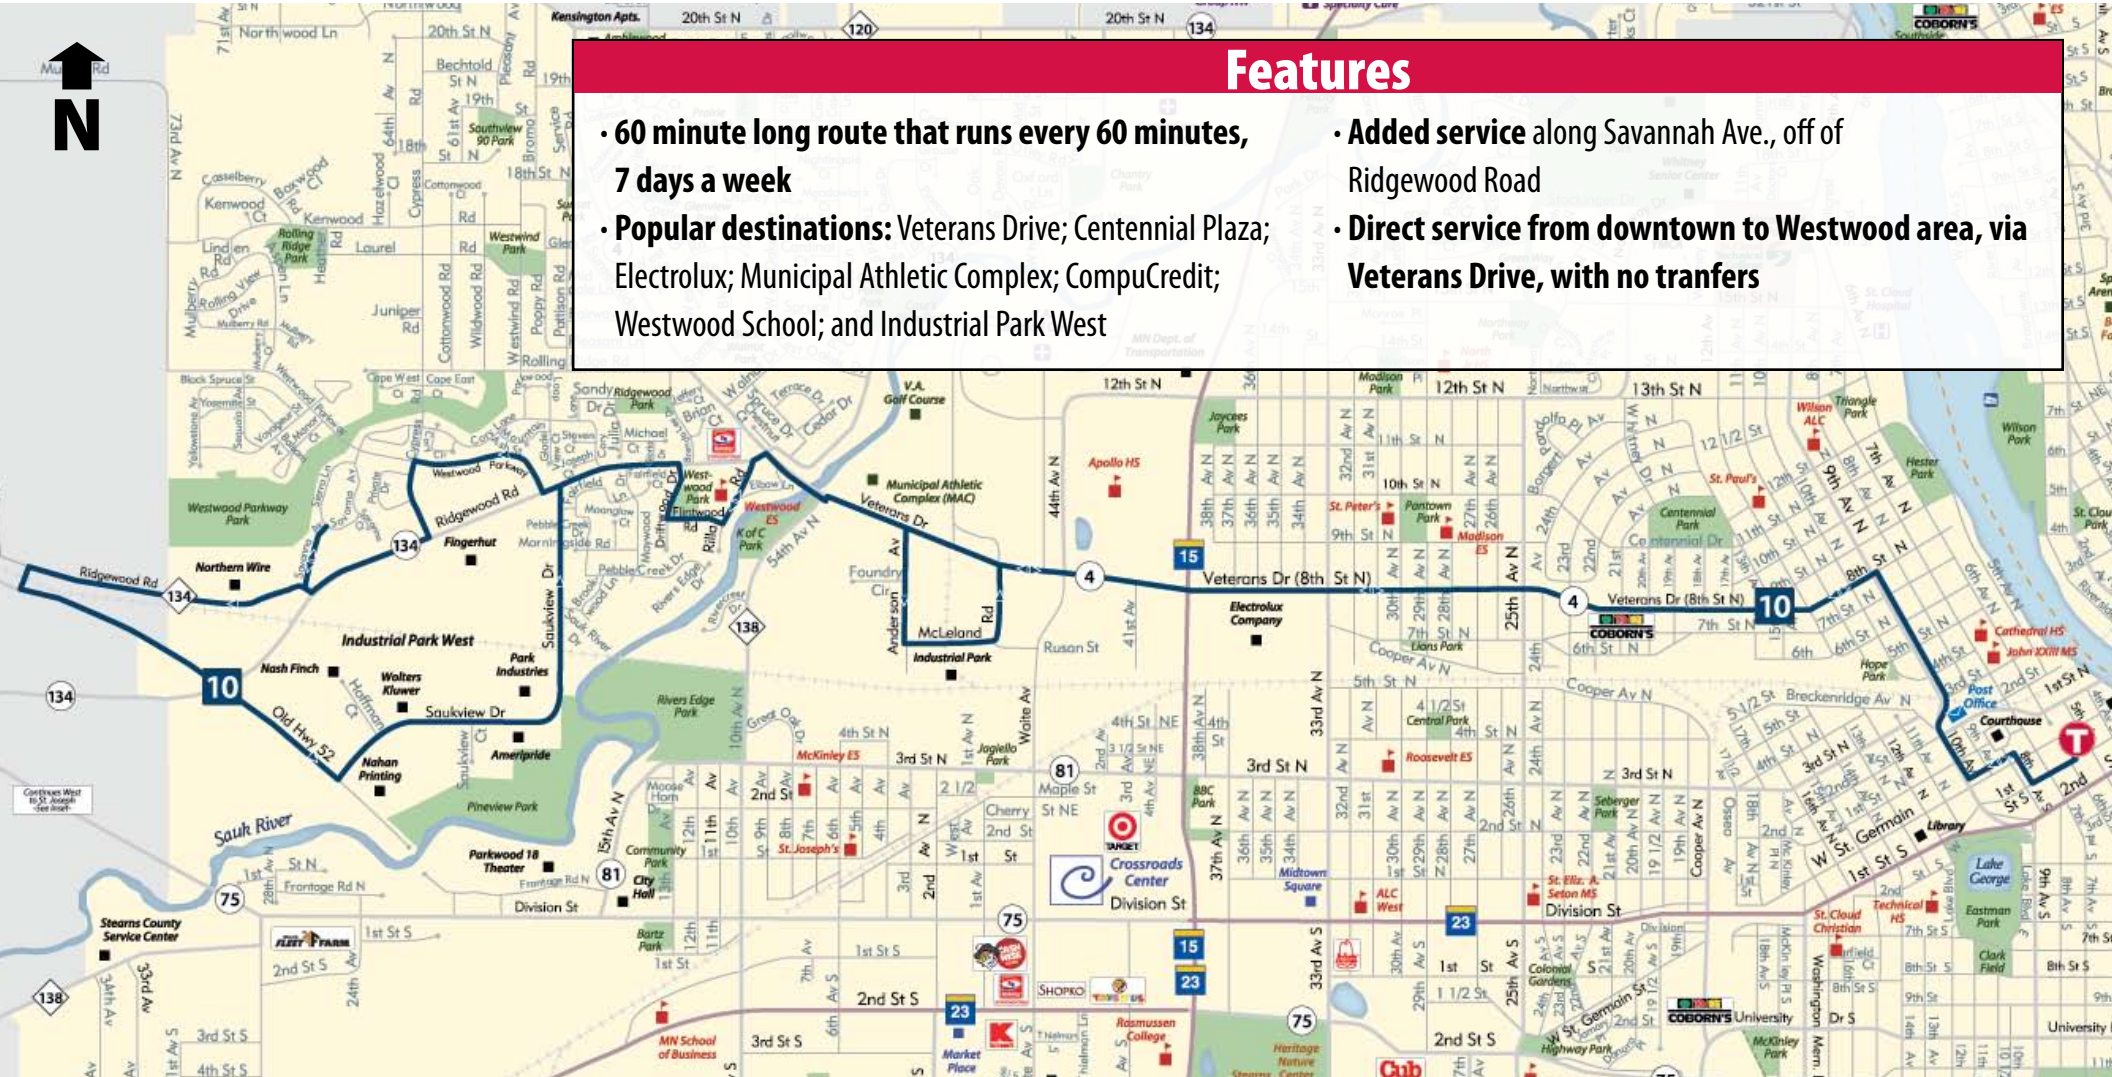

MOVING FORWARD

Proposed Route 10 (former Westwood)

Features

- 60 minute long route that runs every 60 minutes, 7 days a week
- Popular destinations: Veterans Drive; Centennial Plaza; Electrolux; Municipal Athletic Complex; CompuCredit; Westwood School; and Industrial Park West
- Added service along Savannah Ave., off of Ridgewood Road
- Direct service from downtown to Westwood area, via Veterans Drive, with no transfers

Saturday and Sunday

1	2	3	4	5	6	7	8	9	10
Leave	Veterans Dr. Centennial Plaza	McLeland Rd CompuCredit	Westwood/ Flintwood Dr.	Westwood Parkway/ Cypress Rd.	Nahan Printing Nash Finch Wolters Kluwer	Westwood/ Flintwood Dr.	McLeland Rd CompuCredit	Veterans Dr. Centennial Plaza	Arrive Downtown
8:45	8:53	9:00	9:05	9:08	9:16	9:22	9:26	9:33	9:42
9:45	9:53	10:00	10:05	10:08	10:16	10:22	10:26	10:33	10:42
10:45	10:53	11:00	11:05	11:08	11:16	11:22	11:26	11:33	11:42
11:45	11:53	12:00	12:05	12:08	12:16	12:22	12:26	12:33	12:42
12:45	12:53	1:00	1:05	1:08	1:16	1:22	1:26	1:33	1:42
1:45	1:53	2:00	2:05	2:08	2:16	2:22	2:26	2:33	2:42
2:45	2:53	3:00	3:05	3:08	3:16	3:22	3:26	3:33	3:42
3:45	3:53	4:00	4:05	4:08	4:16	4:22	4:26	4:33	4:42
4:45	4:53	5:00	5:05	5:08	5:16	5:22	5:26	5:33	5:42
5:45	5:53	6:00	6:05	6:08	6:16	6:22	6:26	6:33	6:42

Saturday only runs.