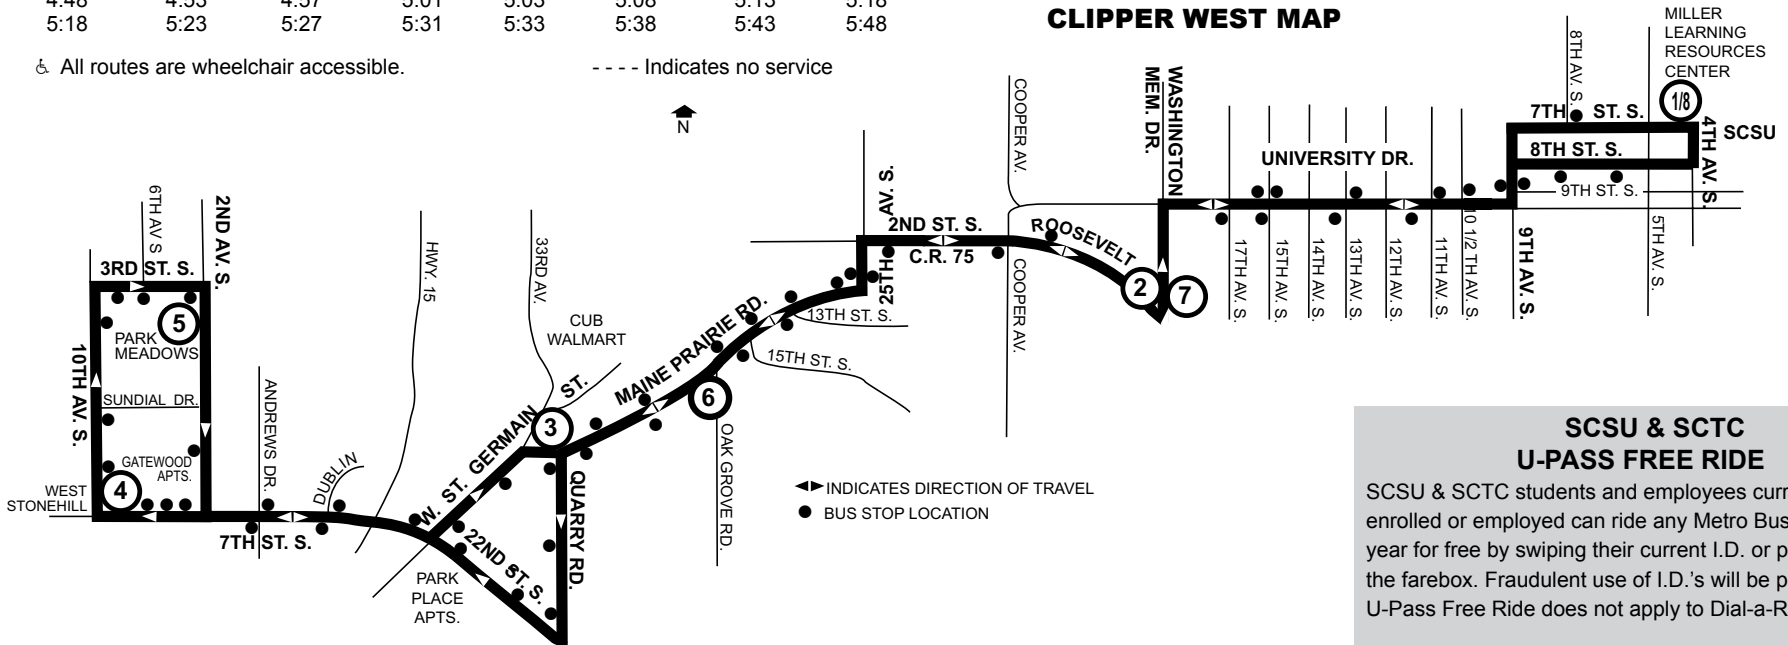

ALTERNATE SERVICE

On weekday evenings, Saturday, Sunday and summer months when the route is not in service, use Southwest, West Side and University Routes as alternate service.

From 9:00 p.m. to midnight weekday evenings, use Metro Bus Dial-a-Ride to all areas served by the Campus Clipper West route. Call 252.1010 to schedule a ride.

From 5:15 p.m. to 12:15 a.m., 7 nights a week, when SCSU is in session Fall and Spring Semesters, use the Sundowner service to all areas east of Washington Memorial Drive along the Campus Clipper West route. The Sundowner leaves the Miller LRC every half hour.

♿ All routes are wheelchair accessible.

---- Indicates no service

CLIPPER WEST MAP

SCSU & SCTC U-PASS FREE RIDE

SCSU & SCTC students and employees currently enrolled or employed can ride any Metro Bus route all year for free by swiping their current I.D. or pass through the farebox. Fraudulent use of I.D.'s will be prosecuted. U-Pass Free Ride does not apply to Dial-a-Ride.