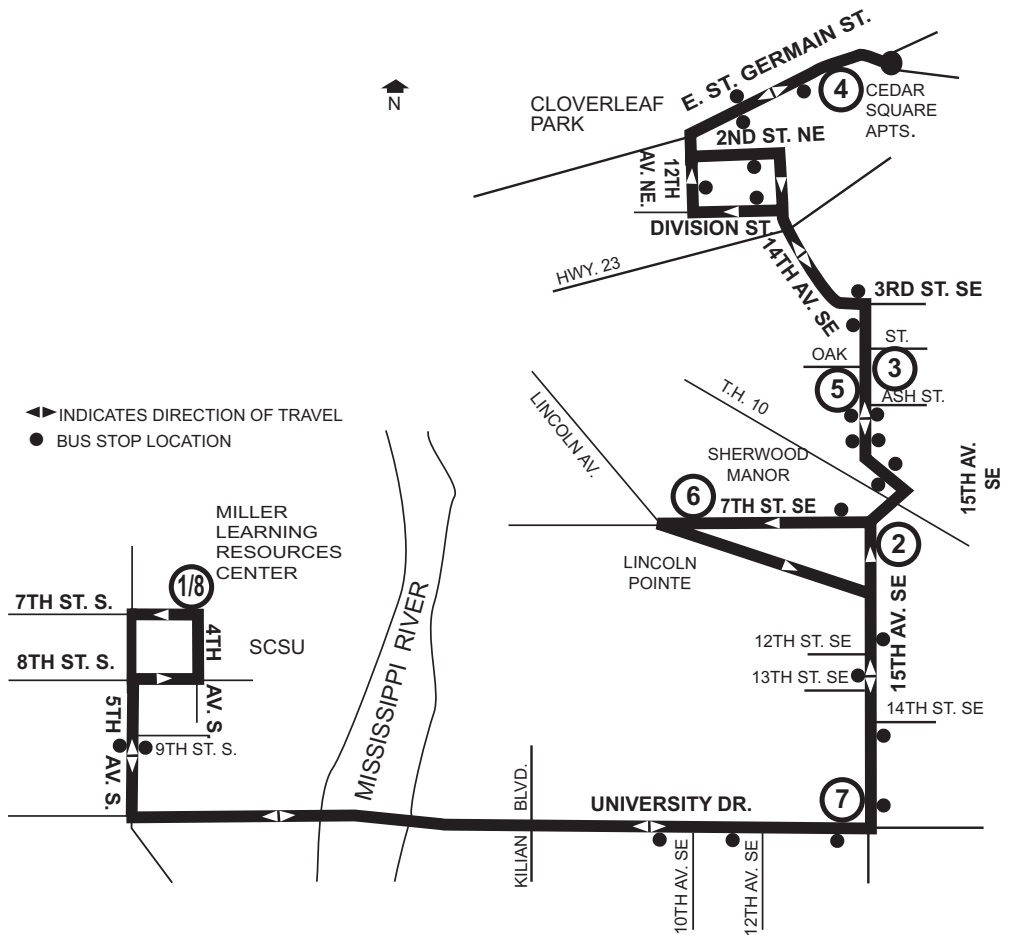

♿ All routes are wheelchair accessible.

---- Indicates no service

ALTERNATE SERVICE

On weekday evenings, Saturday, and summer months when the route is not in service, use East Side, Southeast, and University Routes as alternate service.

From 9:00 p.m. to midnight weekday evenings, and from 9:00 a.m. to 6:00 p.m. Sunday, use Metro Bus Dial-a-Ride to all areas served by the Campus Clipper Northeast. Call 252.1010 to schedule a ride.

From 5:15 p.m. to 12:15 a.m., 7 nights a week, when SCSU is in session Fall and Spring Semesters, use the Sundowner service to all areas along Campus Clipper Northeast route west of Highway 10. Extended service area east of Highway 10 departs Miller LRC 7 nights a week at 11:45 p.m. and 12:15 a.m. to Cedar Square Apartments. The Sundowner leaves the Miller LRC every half hour.

SCSU & SCTC U-PASS PROGRAM

SCSU and SCTC students and employees can ride all Metro Bus and Campus Clipper routes all year for free by swiping their current SCSU I.D. or SCTC pass through the farebox.

U-Pass is subsidized by SCSU and SCTC Administration and students.
U-Pass does not apply to Dial-a-Ride.

Campus Clippers only operate when SCSU is in session Fall and Spring Semesters.

251.RIDE(7433)
ridemetrobus.com